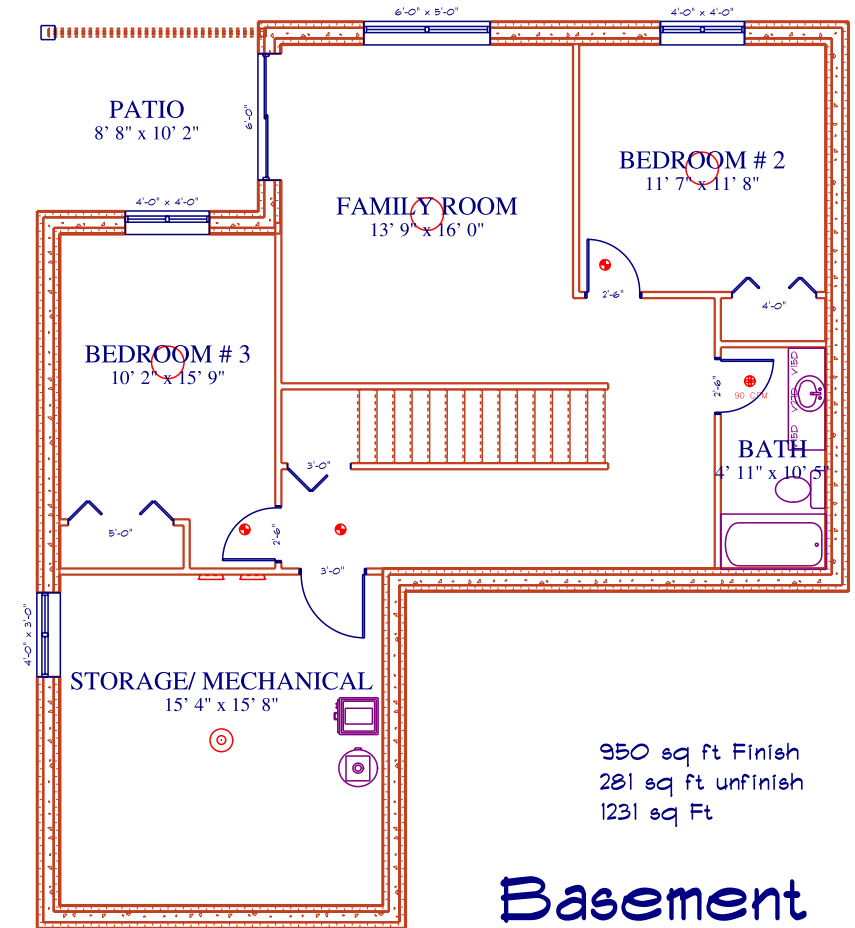

Front Elevation

Country View Estates Lot 50

1231 sq ft Upstairs
950 sq ft Basement Finished
Total sq Ft 2462

Main Floor

950 sq ft Finish
281 sq ft unfinish
1231 sq Ft

Basement