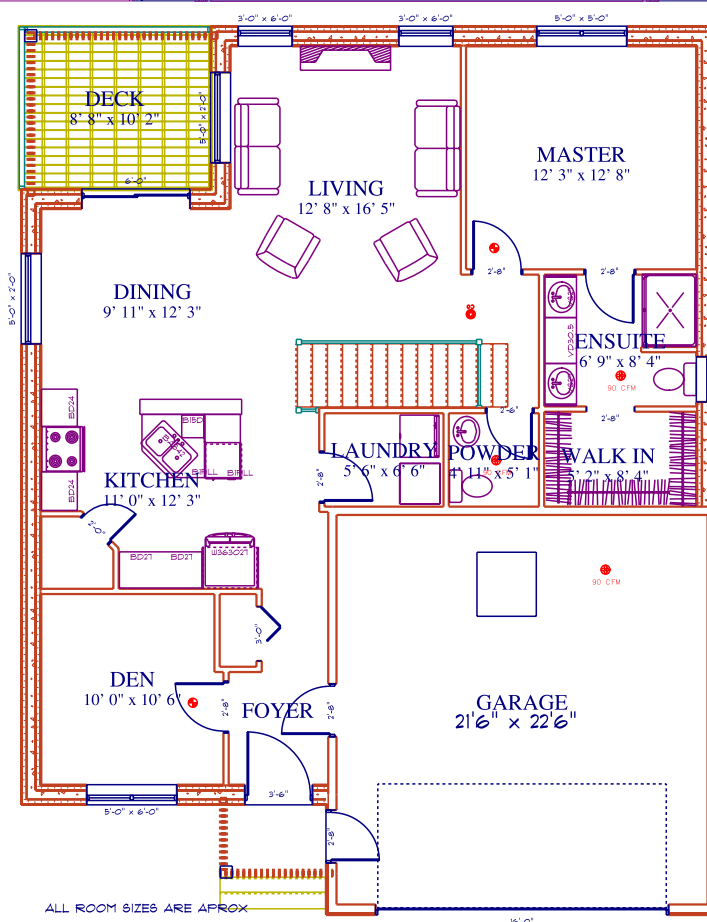

Front Elevation

Country View Estates Lot 50

1231 sq ft Upstairs
950 sq ft Basement Finished
Total sq Ft 2462

Main Floor

950 sq ft Finish
281 sq ft unfinish
1231 sq Ft

Basement