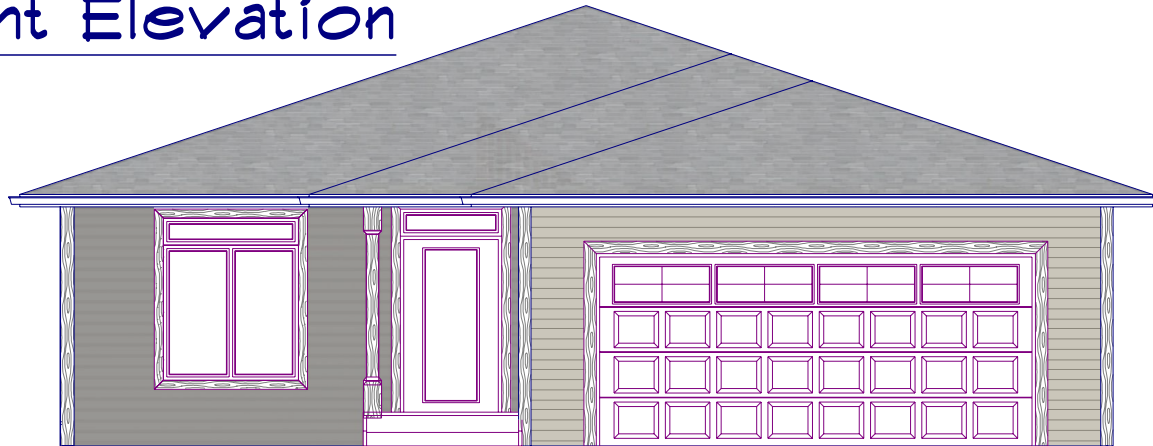

Front Elevation

Country View Estates Lot 50

1231 sq ft Upstairs
950 sq ft Basement Finished
Total sq Ft 2462

Main Floor

950 sq ft Finish
281 sq ft unfinish
1231 sq Ft

Basement