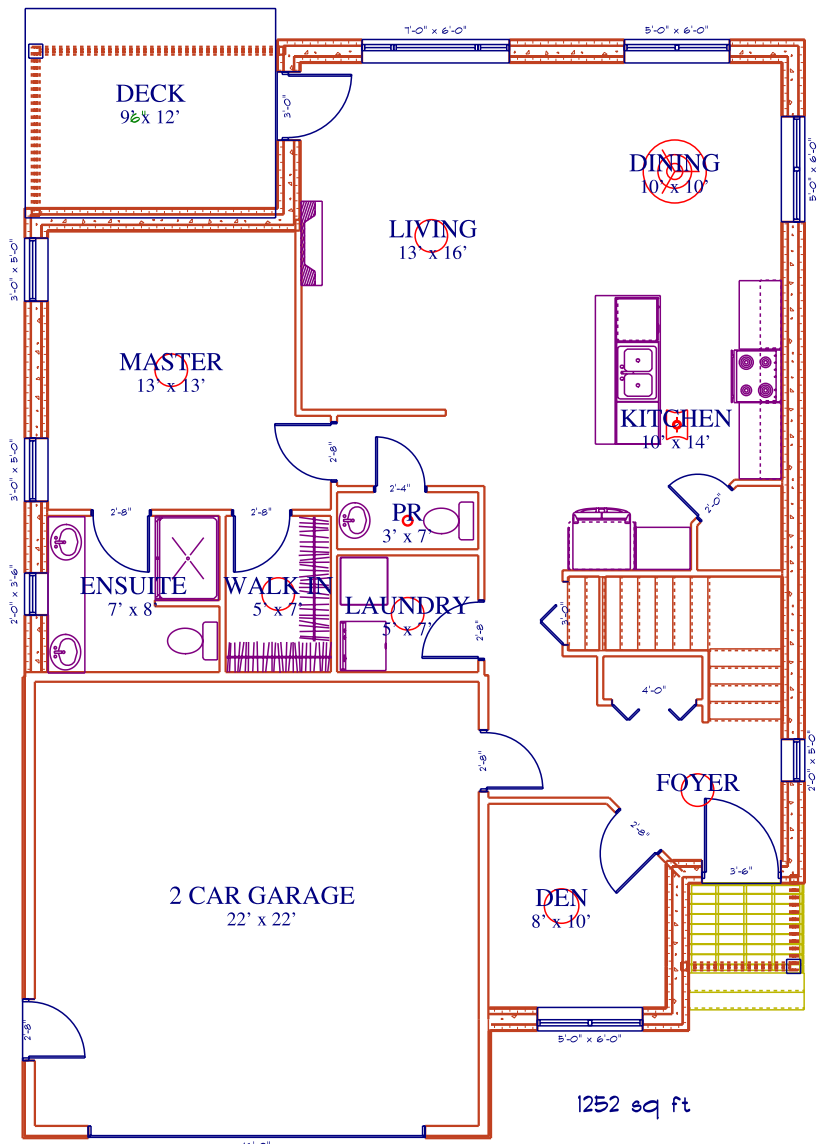

Country View Estates Lot 52

1252 sq ft Main Floor
 980 sq ft Finish Basement
 2232 Finish area Total

Main floor

Basement

ALL SIZES ARE APPROX