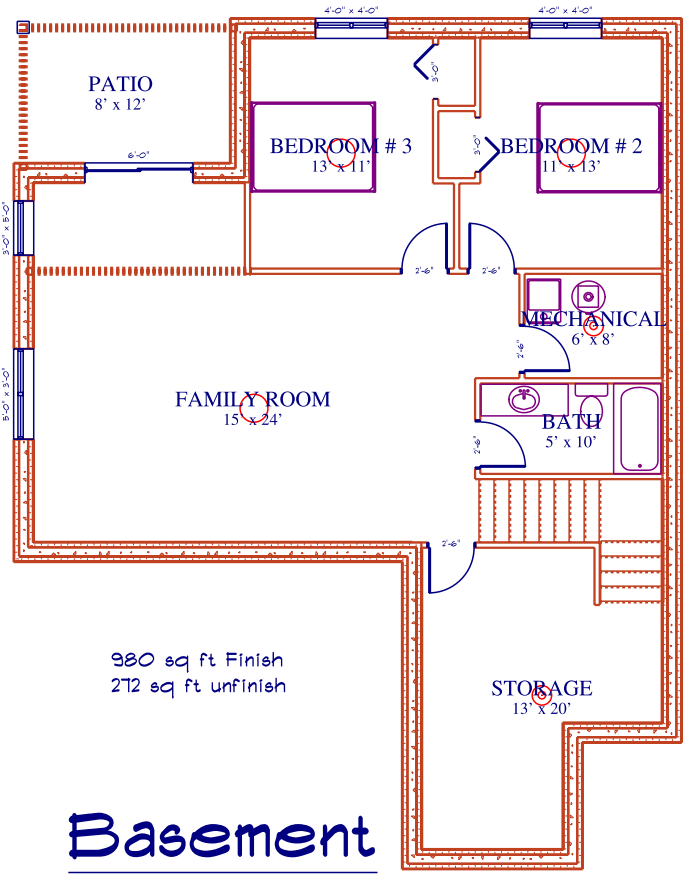

Country View Estates Lot 52

1252 sq ft Main Floor
 980 sq ft Finish Basement
 2232 Finish area Total

Main floor

Basement

ALL SIZES ARE APPROX