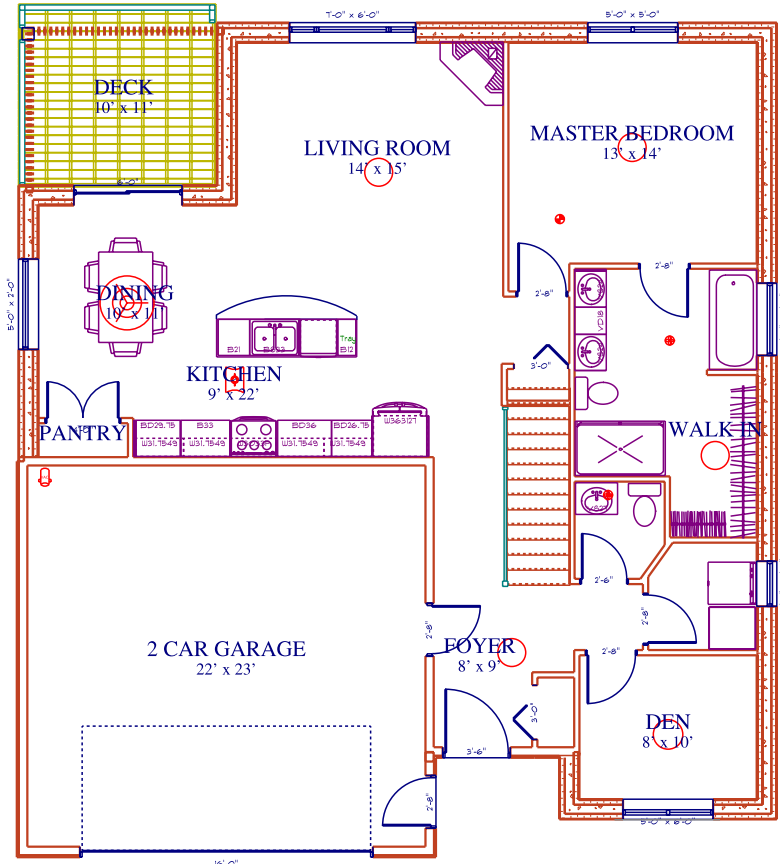

Country View
 Estates
 Kenzy
 1287 sq ft

1287 sq ft Main Floor

Basement