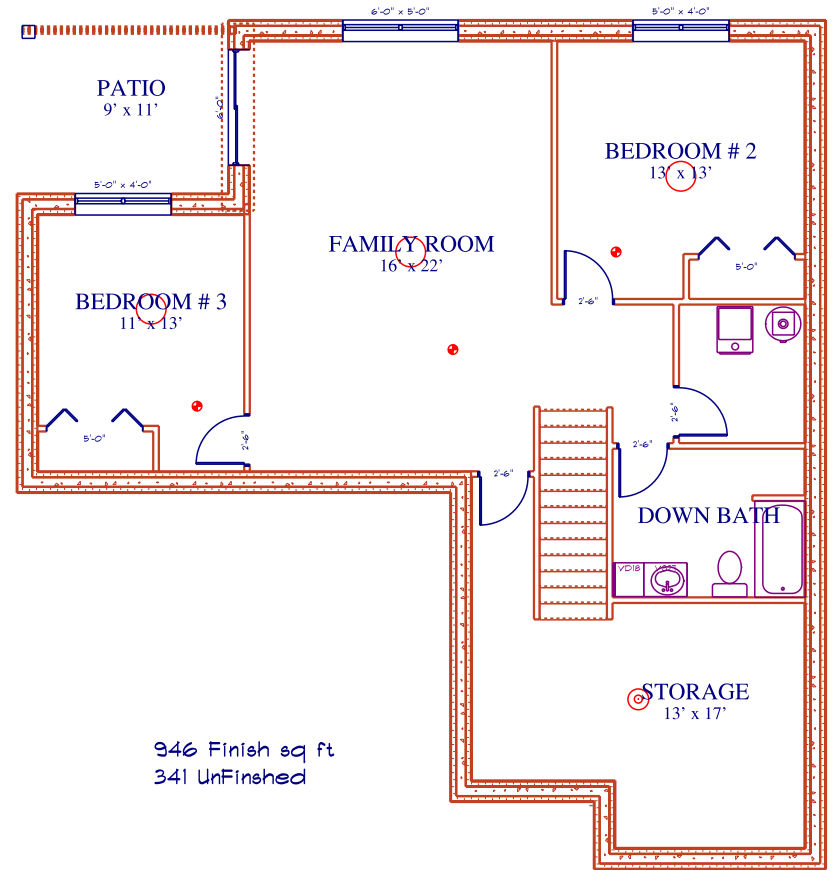

Country View
 Estates
 Kenzy
 1287 sq ft

1287 sq ft Main Floor

Basement