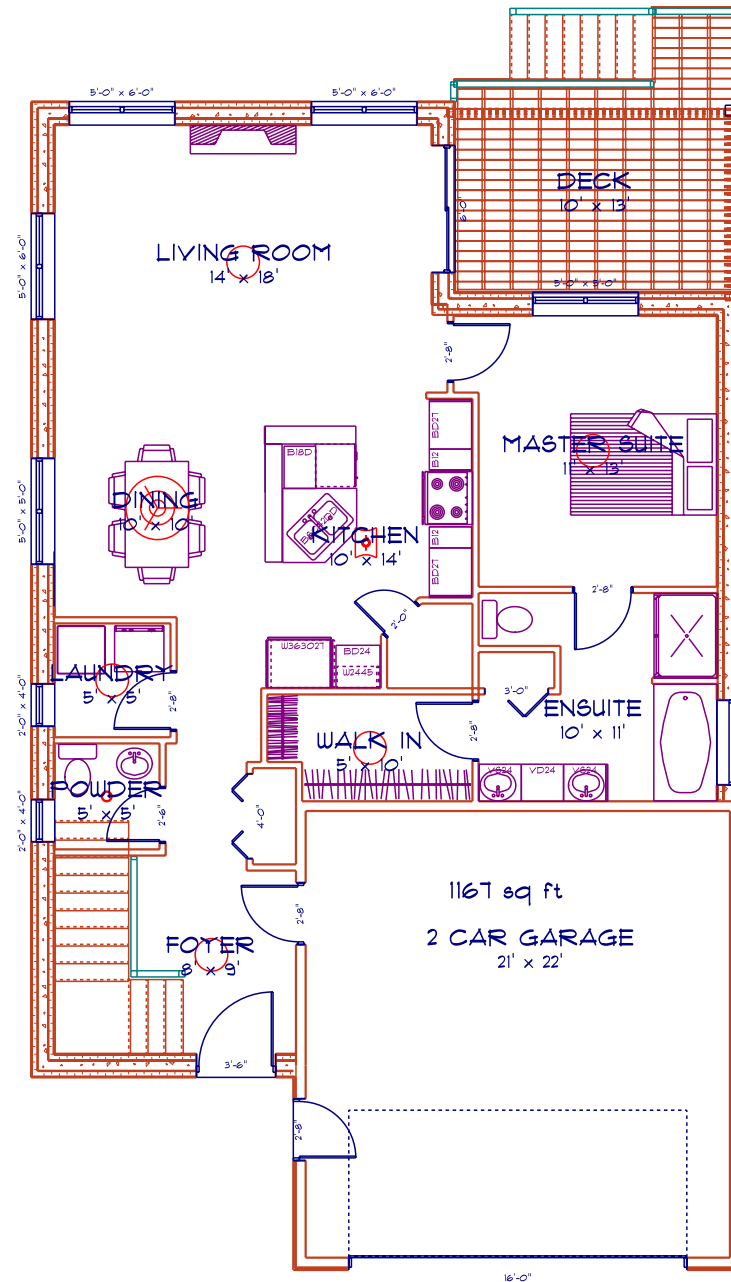

Country View Estates

2334 sq ft
Lot 29

Main Floor

Basement

Basement Plan
1167 sq ft
895 sq ft Finish
271 sq ft unfinish