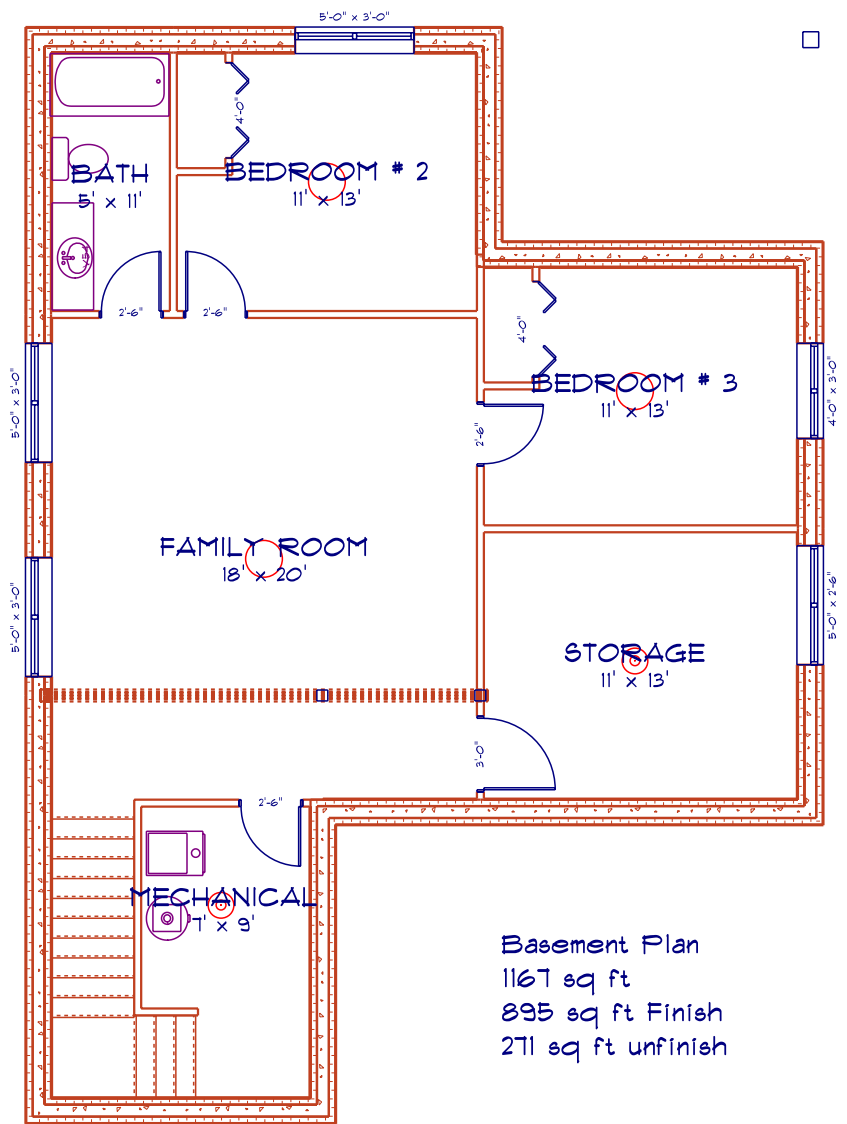

Country View Estates

2334 sq ft
Lot 29

Main Floor

Basement

Basement Plan
1167 sq ft
895 sq ft Finish
271 sq ft unfinish