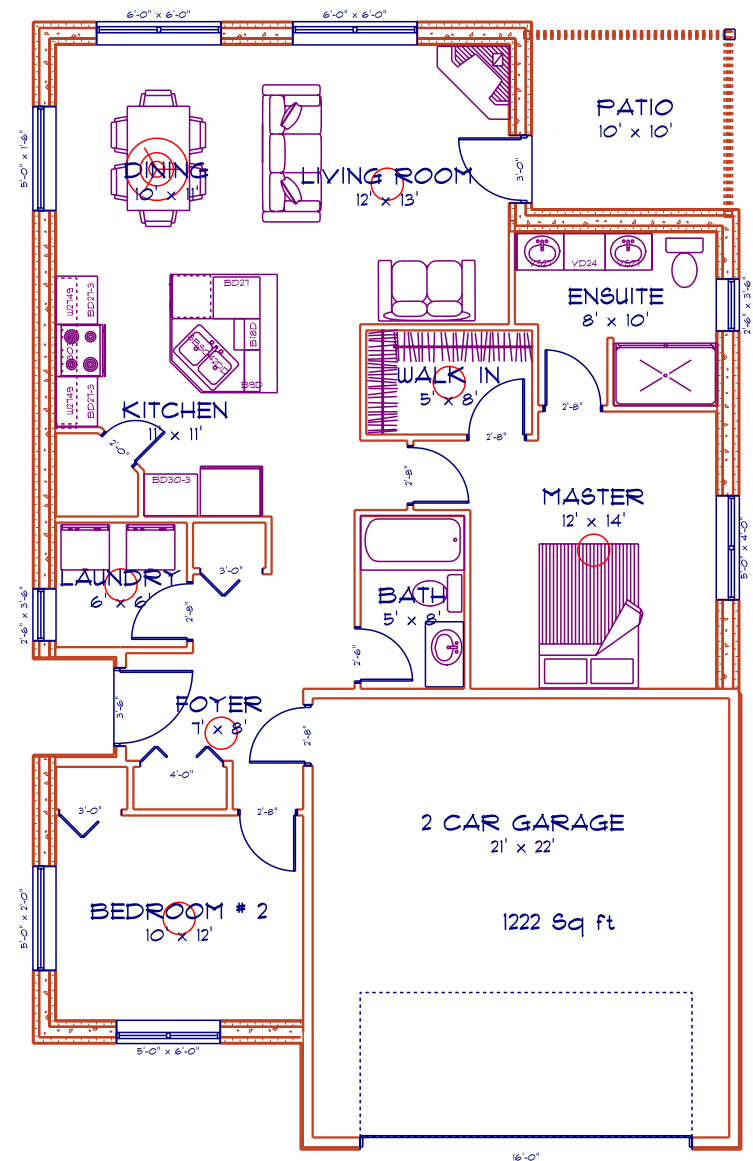

Country View Estates

Lot 33

1222 Sq ft