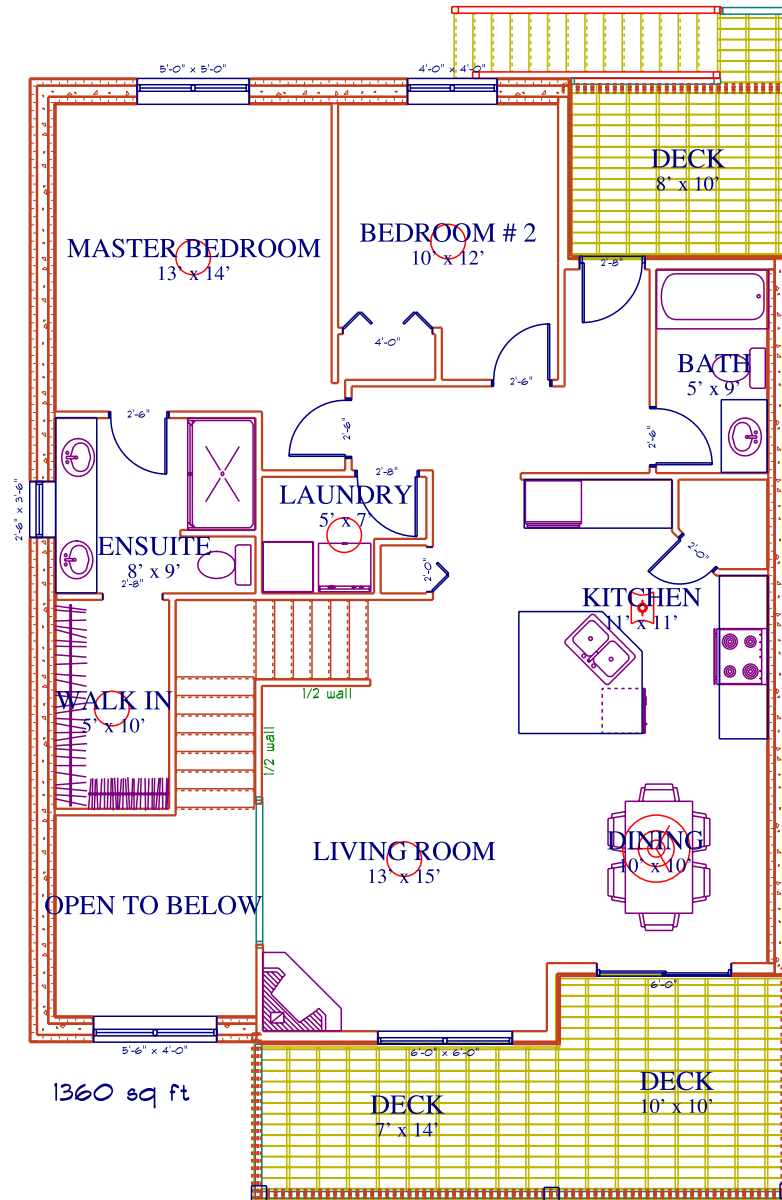

Country View Estates

The Alexia
2380 sq ft

Main Floor

Basement