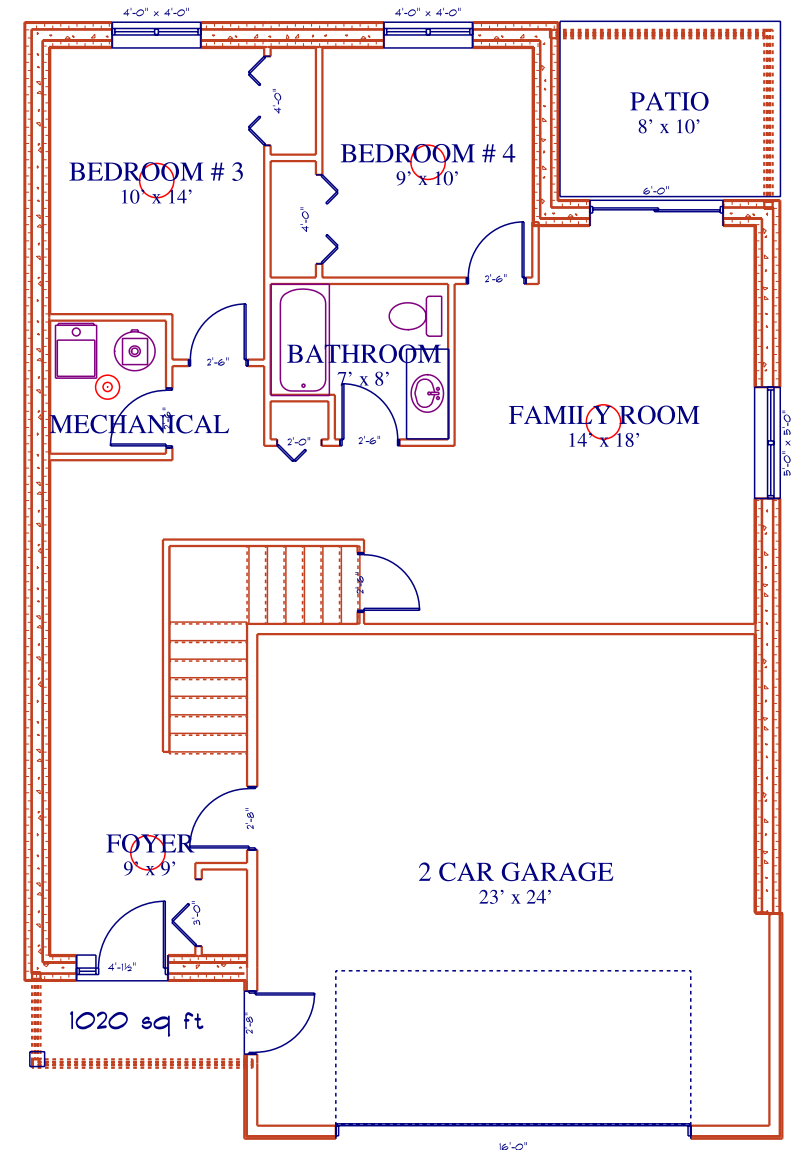

Country View Estates

The Alexia
2380 sq ft

Main Floor

Basement