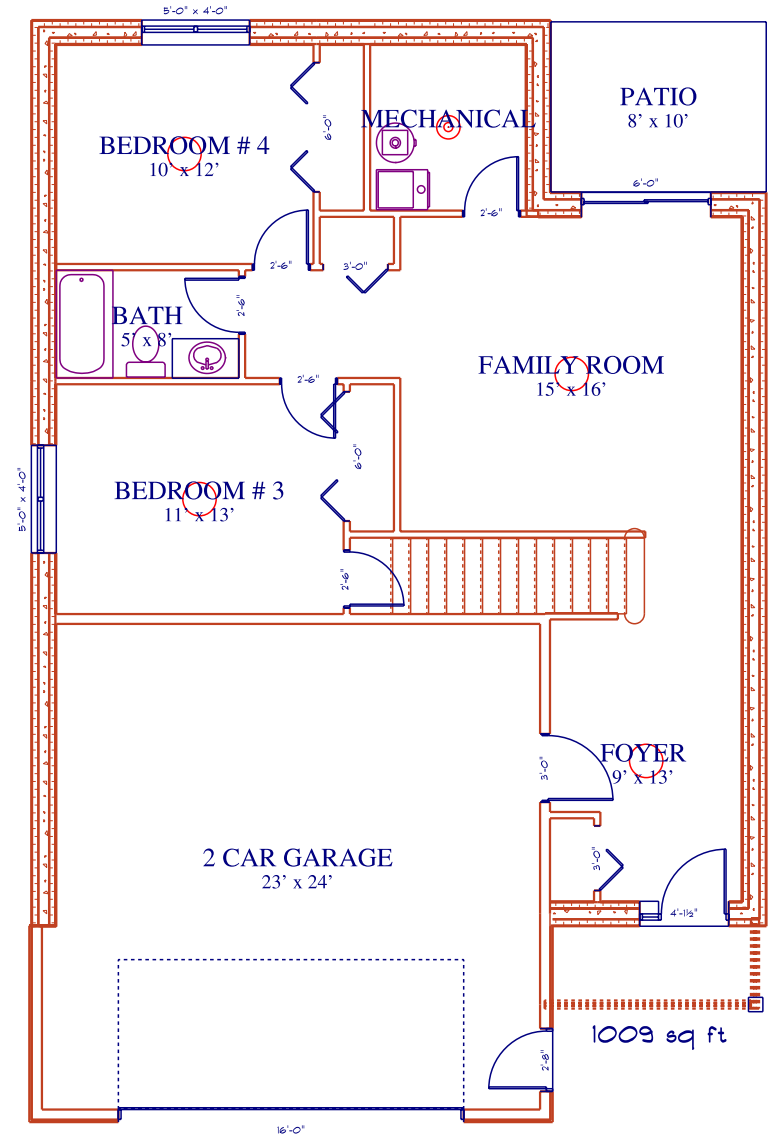

# Country View Estates

The Alexander  
2374 Sq Ft

Main Floor

Basement