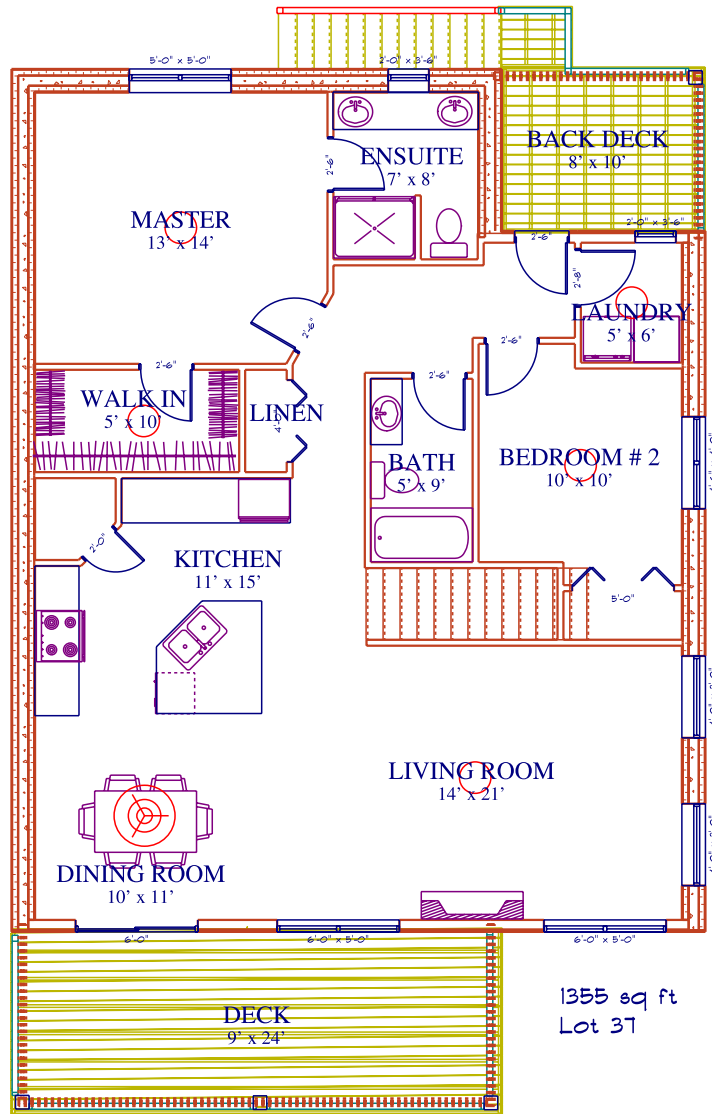

# Country View Estates

The Alexander  
2374 Sq Ft

Main Floor

Basement