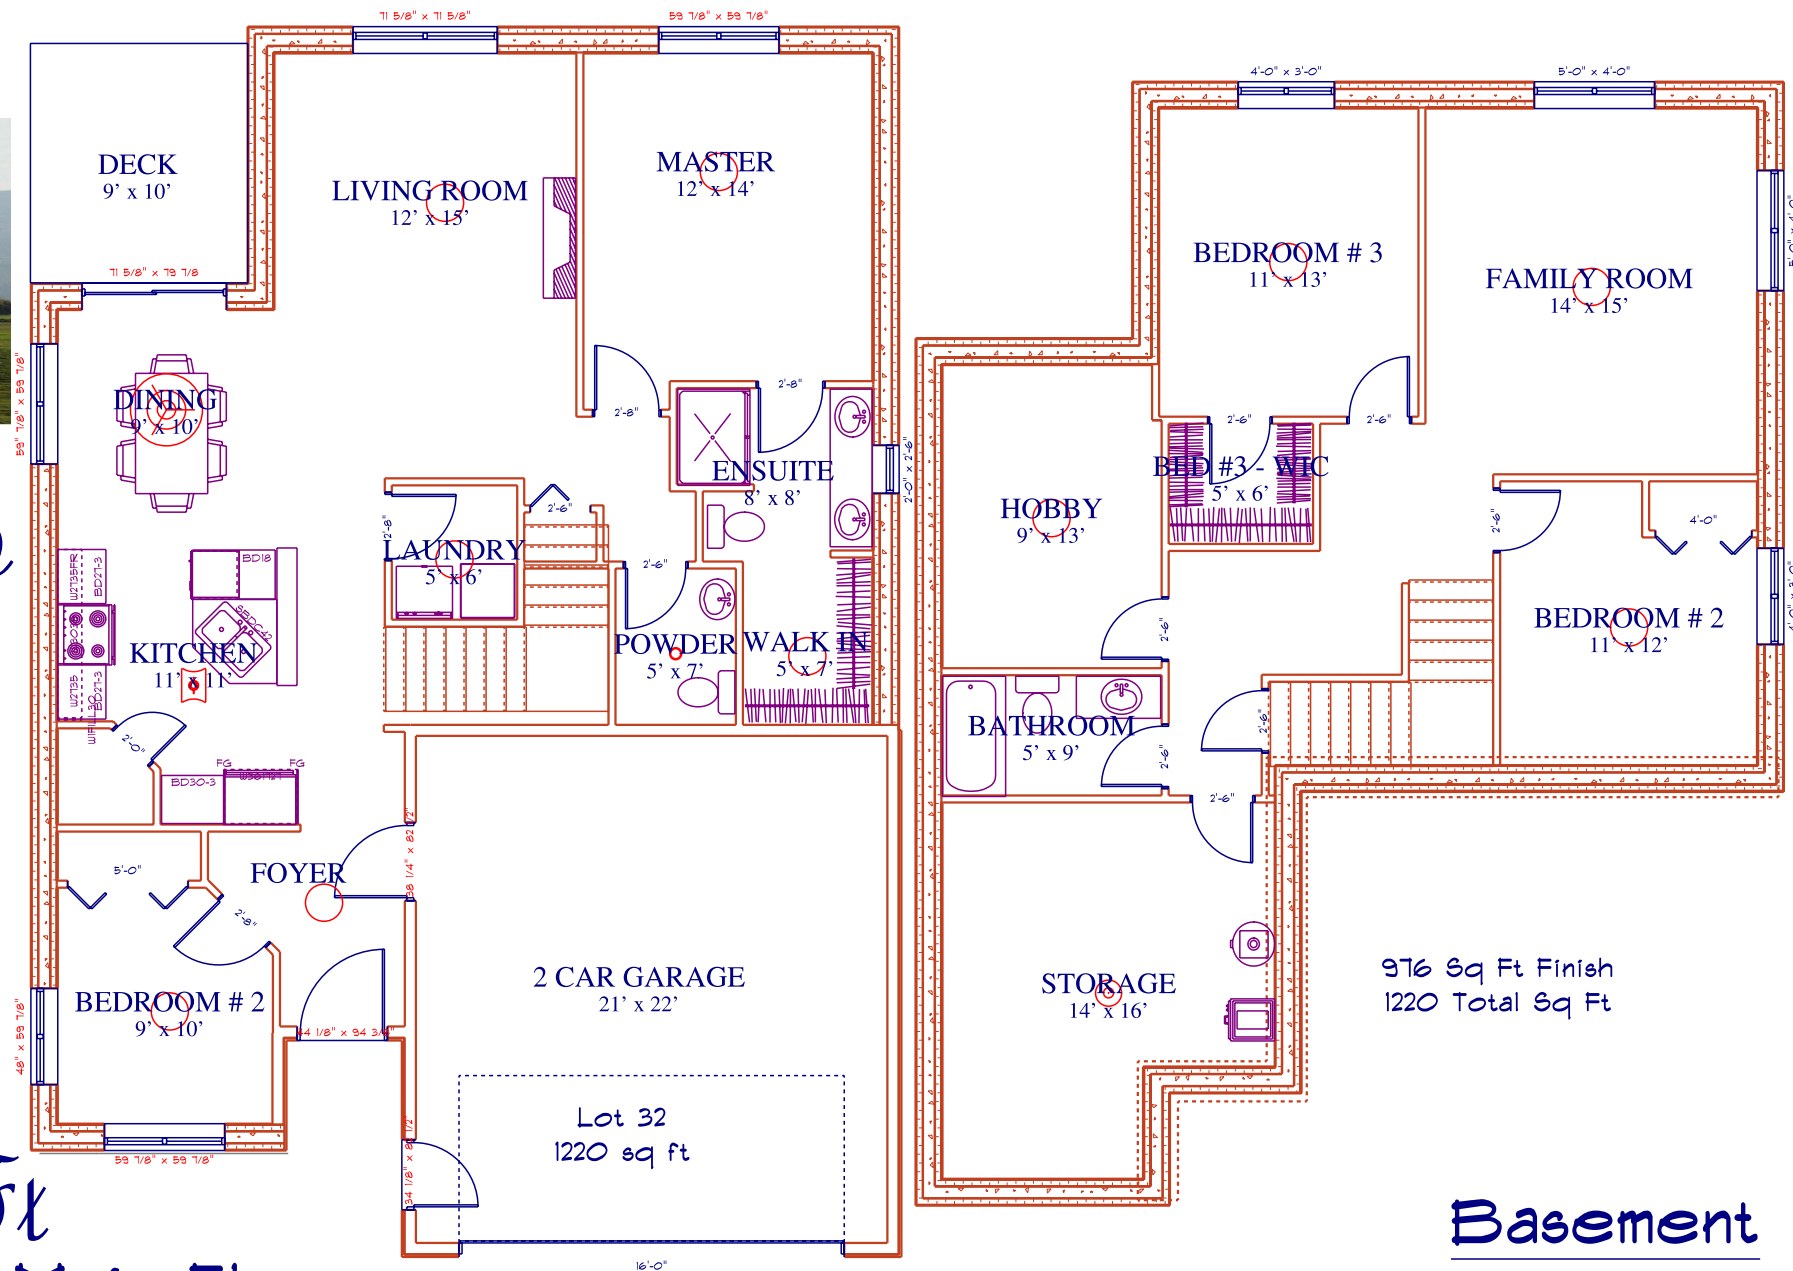

Country View
Estates
Lot 32

2440 Total Sq Ft

Main Floor

976 Sq Ft Finish
1220 Total Sq Ft

Basement