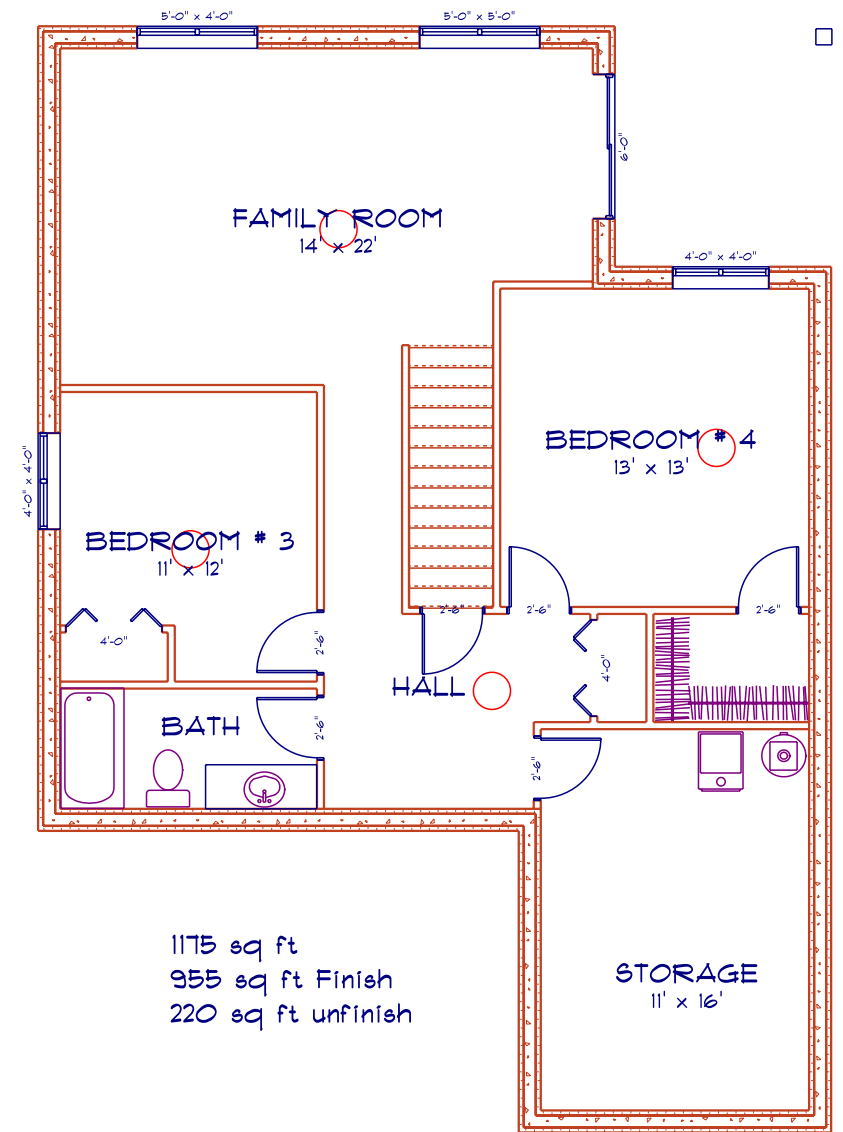

# Country View Estates

The Sage

1175 Sq Ft

Main Floor

Basement