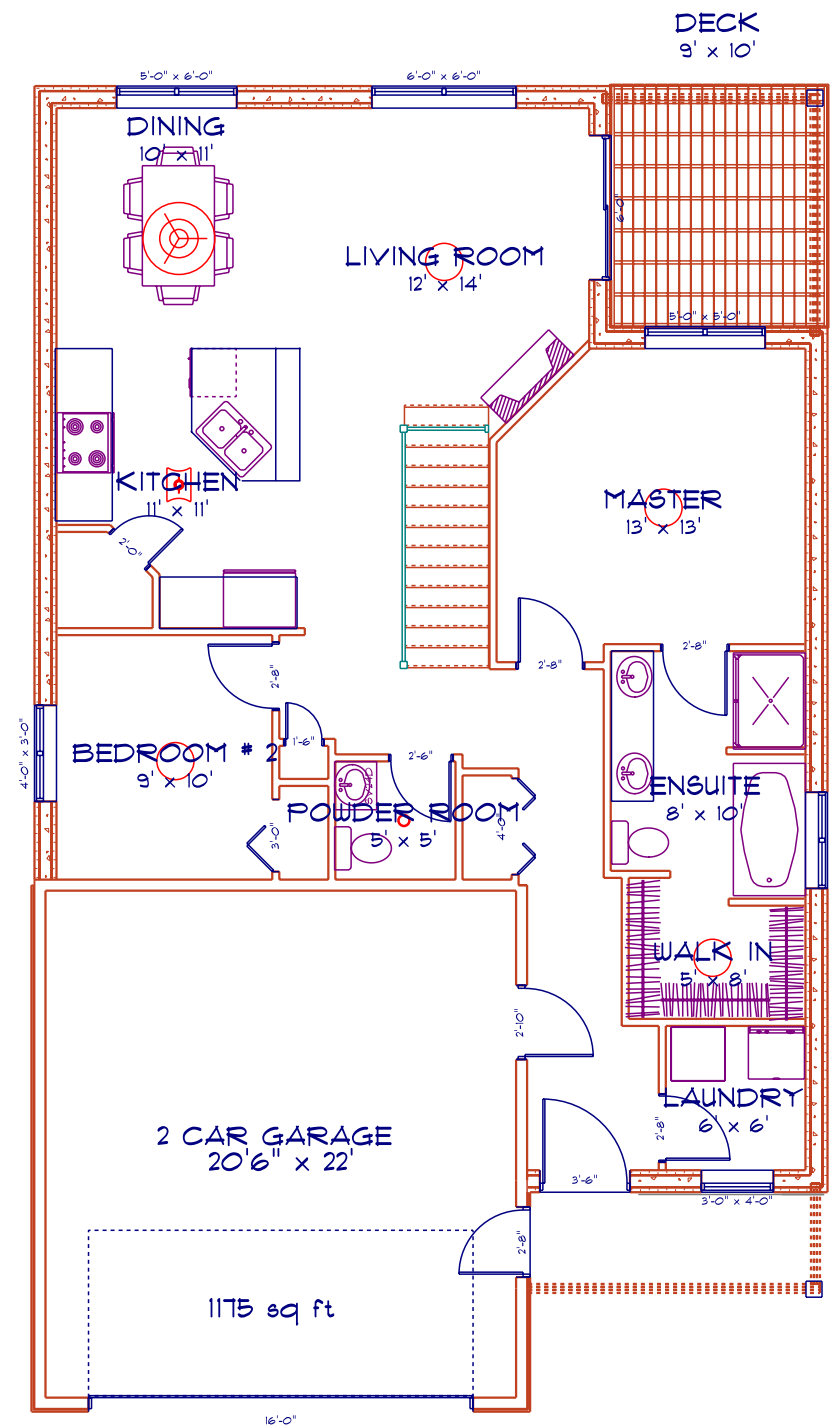

# Country View Estates

The Sage

1175 Sq Ft

Main Floor

Basement