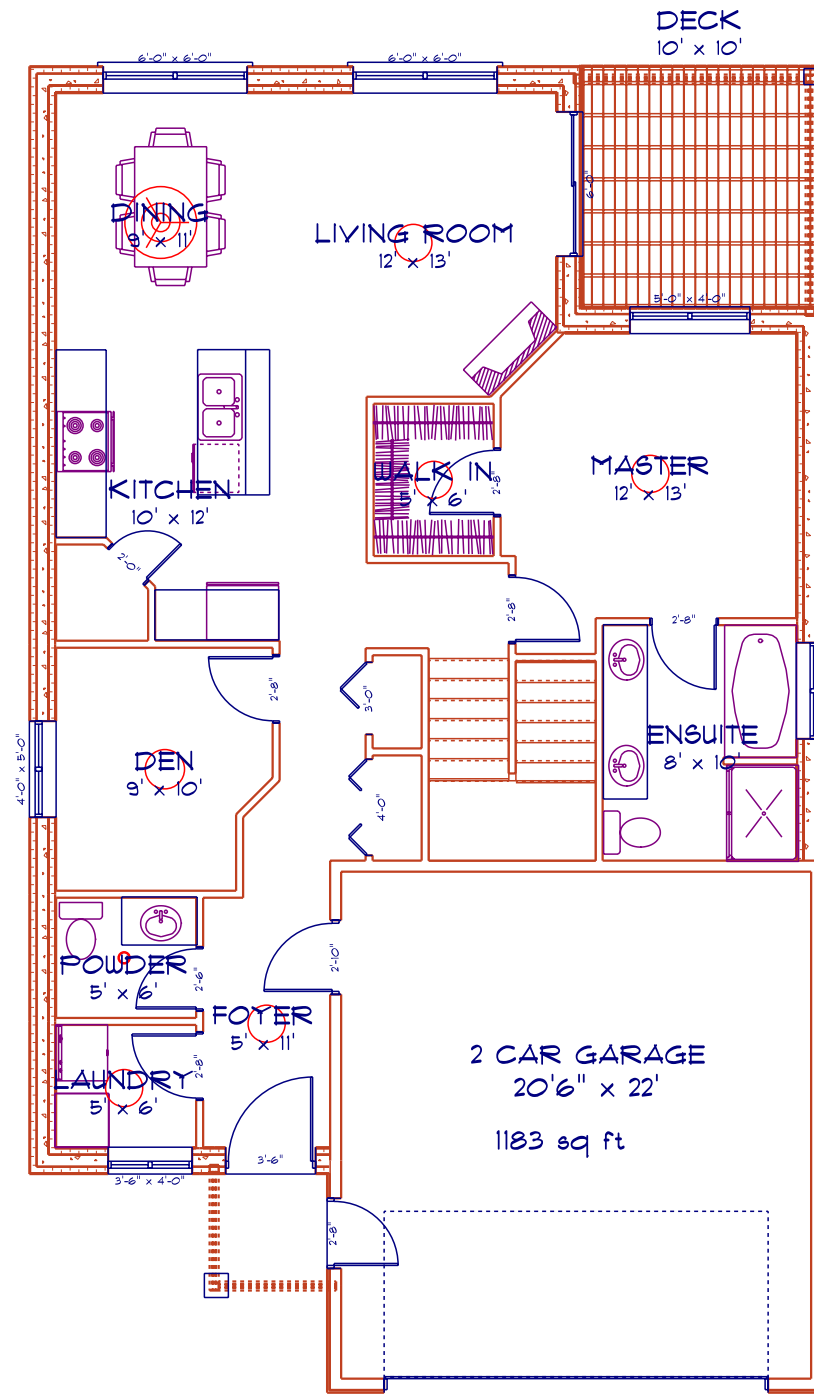

# Country View Estates

The Sierra  
1183 sq ft

Main Floor

Basement