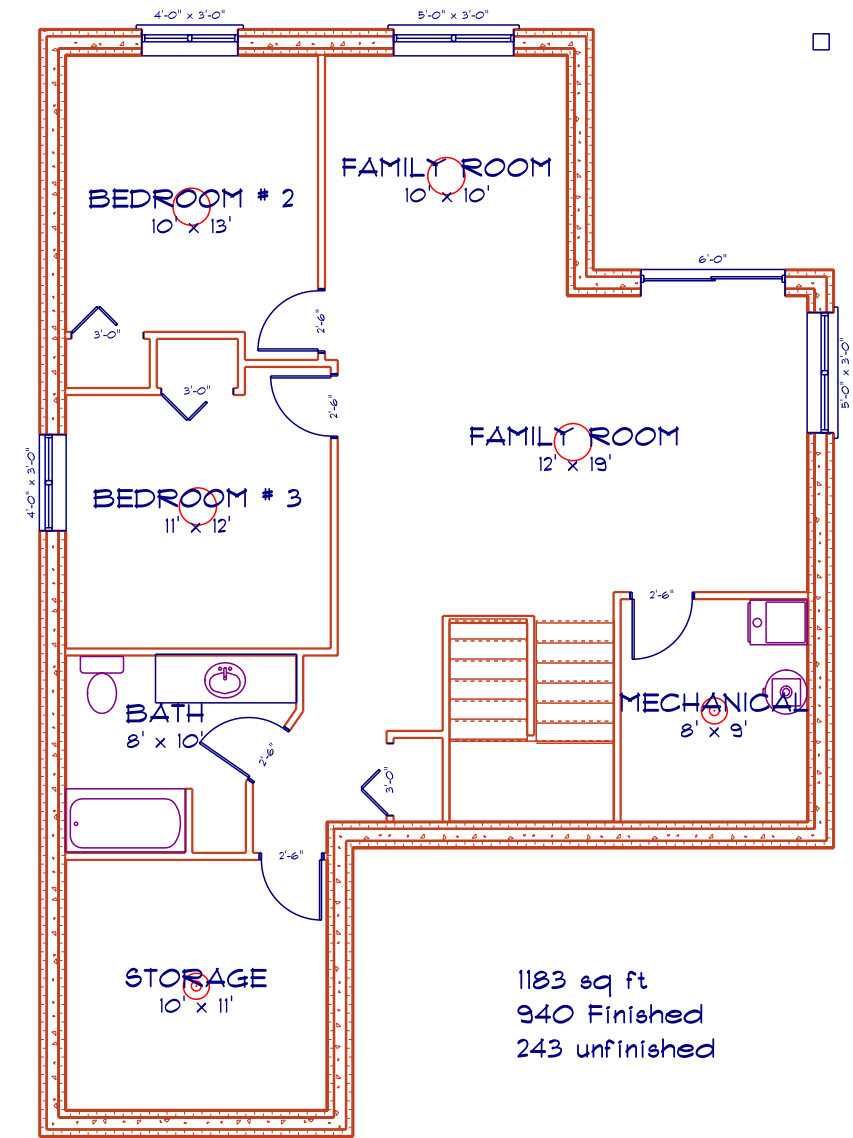

# Country View Estates

The Sierra  
1183 sq ft

Main Floor

Basement