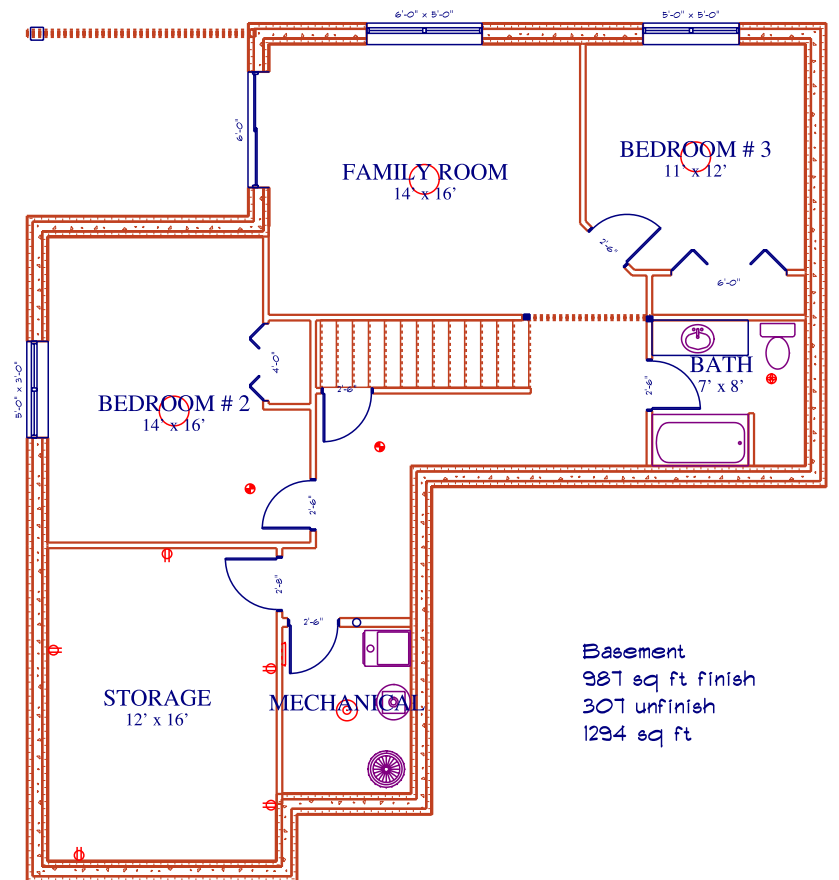

Country View
 Estates
 Morgan
 1294 sq ft

Main Floor

Basement

Basement
 987 sq ft finish
 307 unfinish
 1294 sq ft