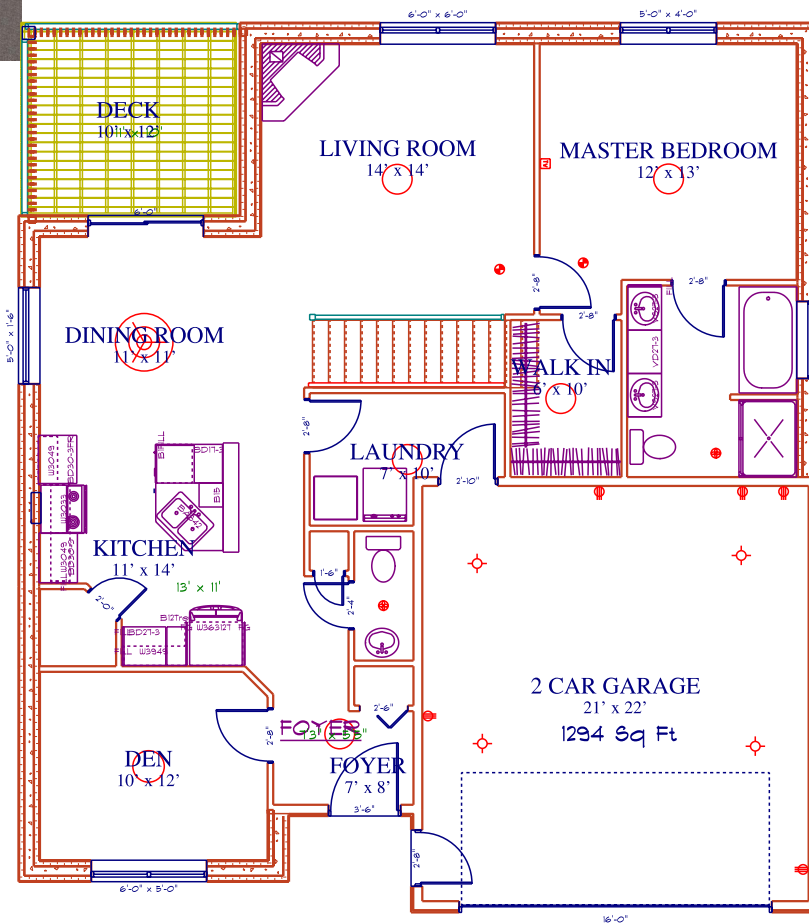

Country View
 Estates
 Morgan
 1294 sq ft

Main Floor

Basement

Basement
 987 sq ft finish
 307 unfinish
 1294 sq ft