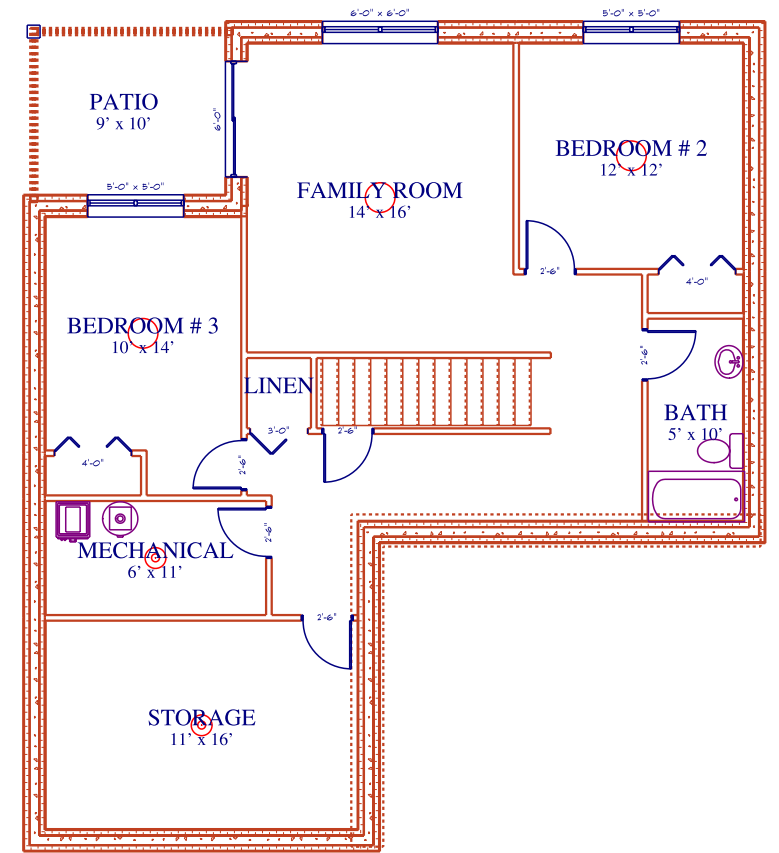

Country View
Estates
Lot 34
1233 Sq ft

Main Floor

Basement