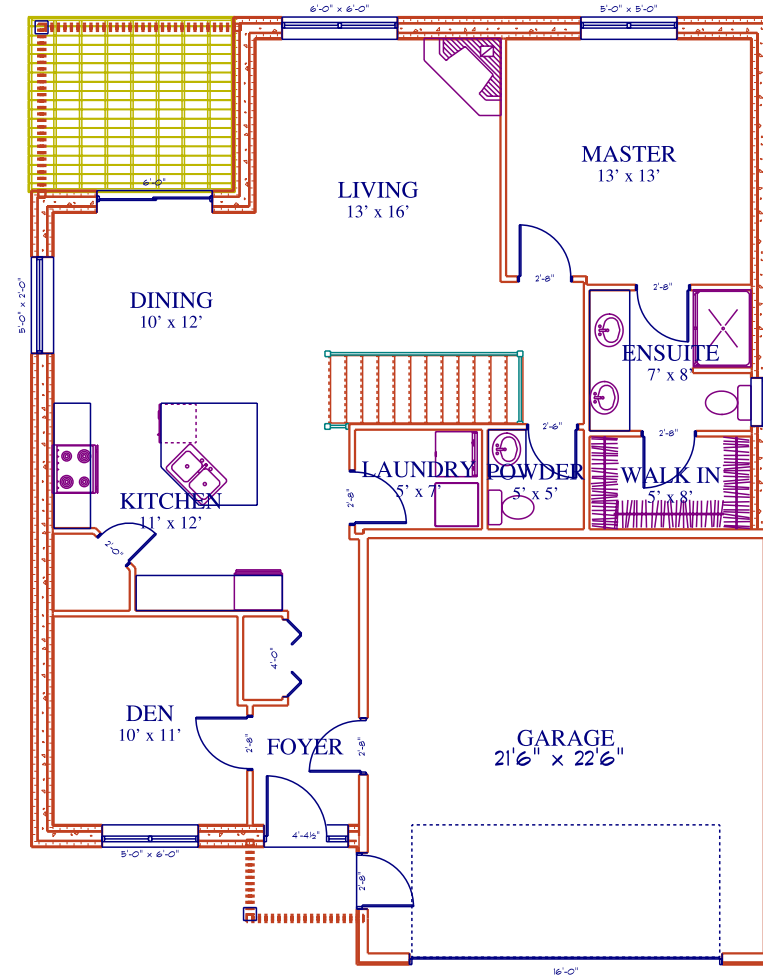

Country View
Estates
Lot 34
1233 Sq ft

Main Floor

Basement