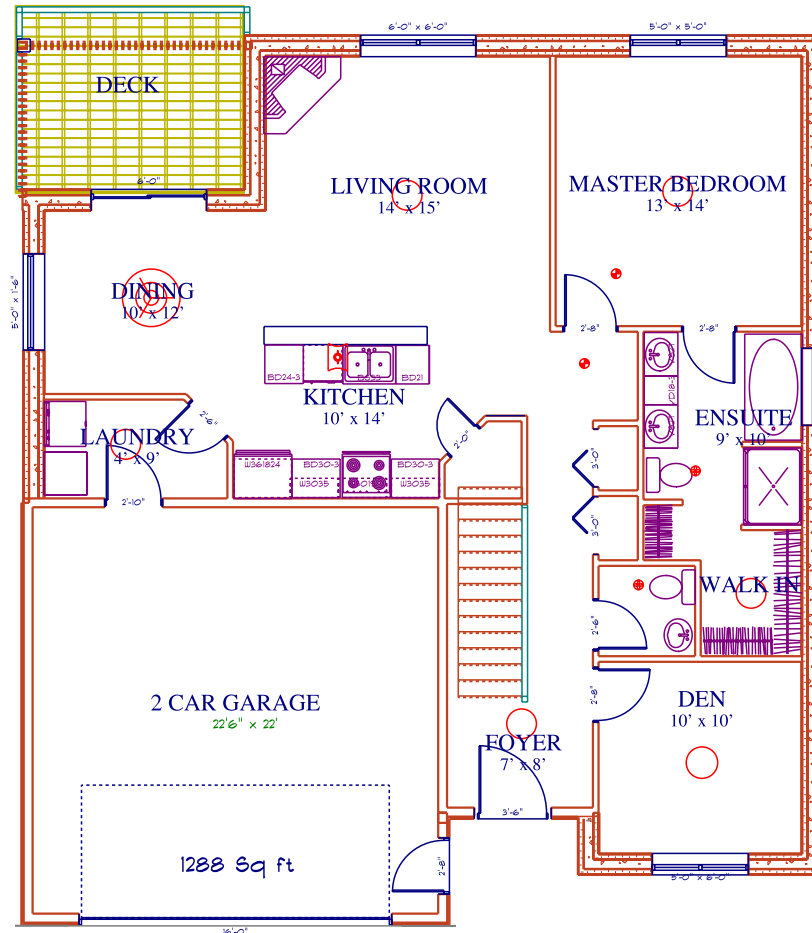

Country View  
Estates  
Kenzy  
1288 sq ft

Main Floor

Basement