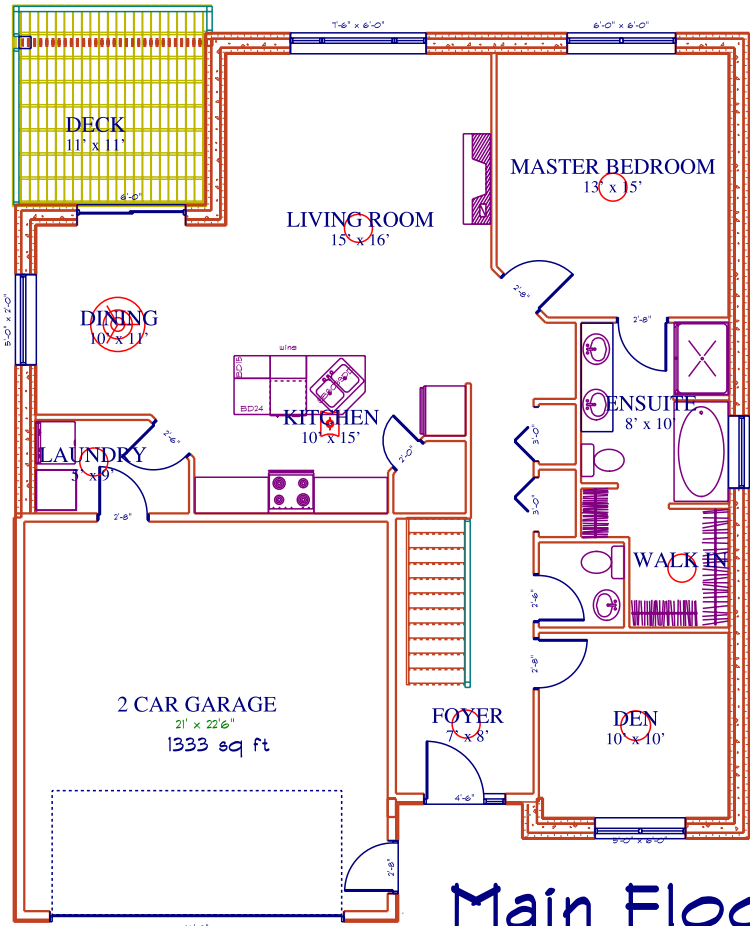

Country Views Estates

Lot 7
 1069 Sq Ft Finish
 264 Unfinish
1333 sq ft

Main Floor

Basement