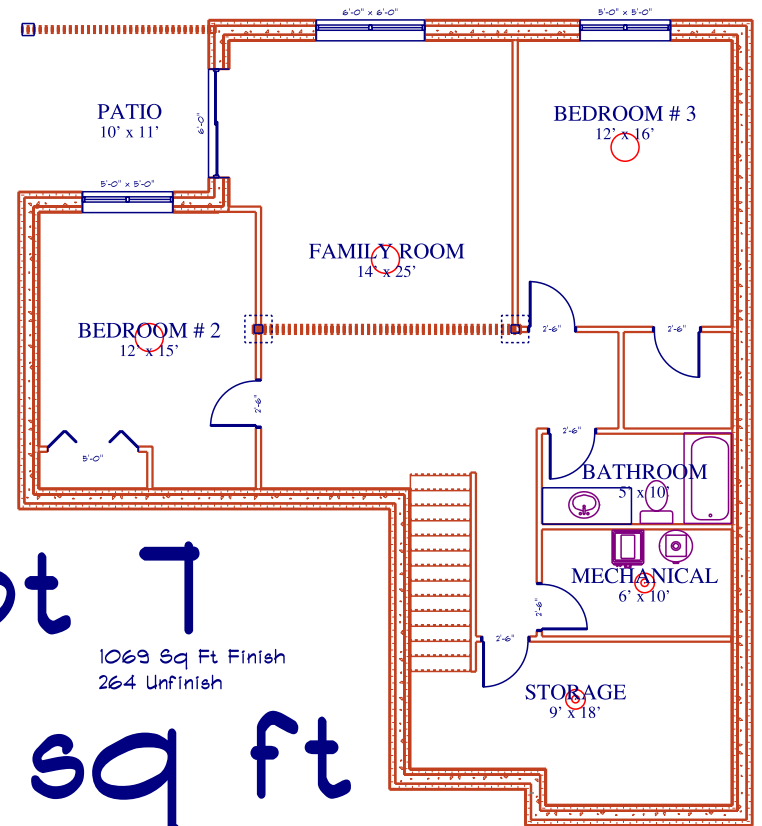

Country Views Estates

Lot 7
 1069 Sq Ft Finish
 264 Unfinish
1333 sq ft

Main Floor

Basement