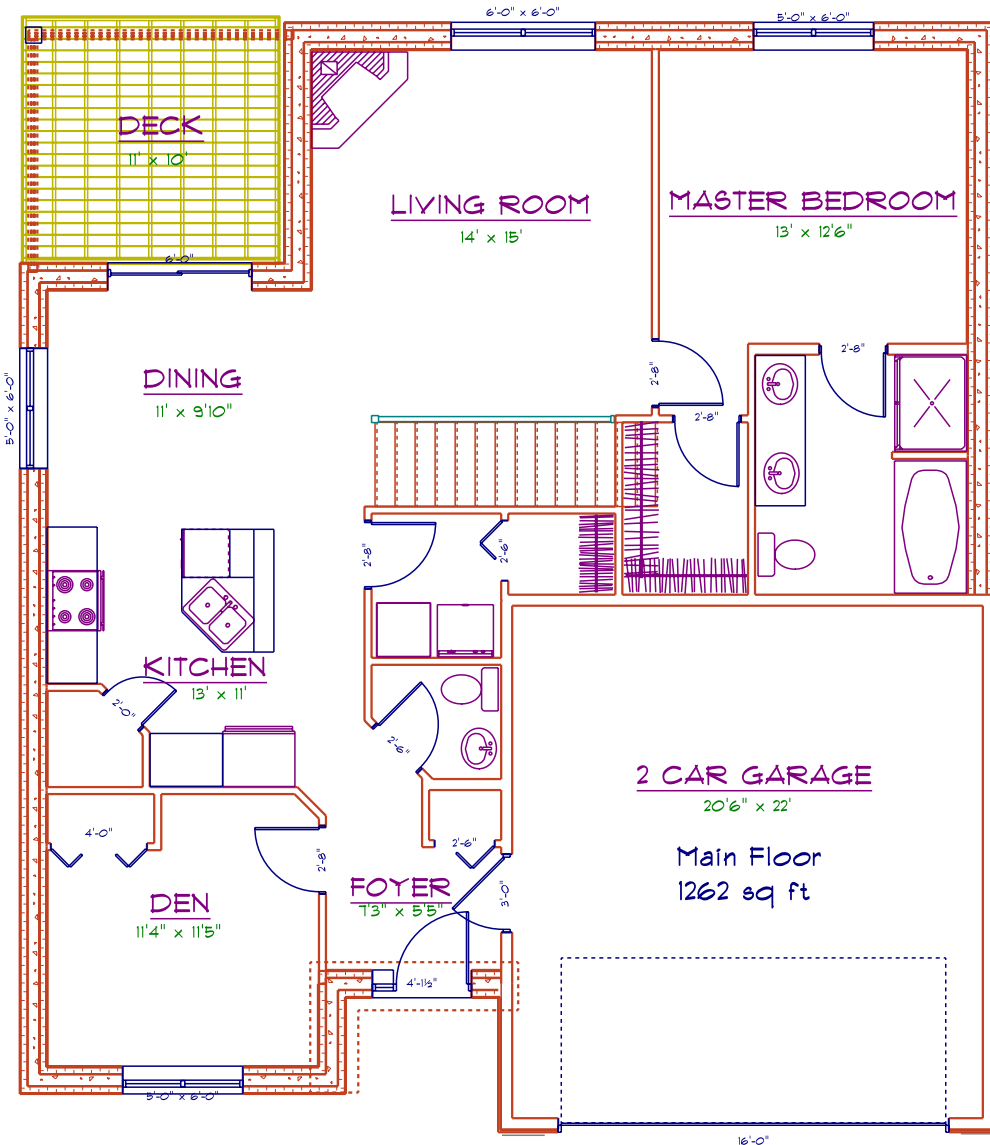

Country View Estates

Morgan
1262 Sq Ft.