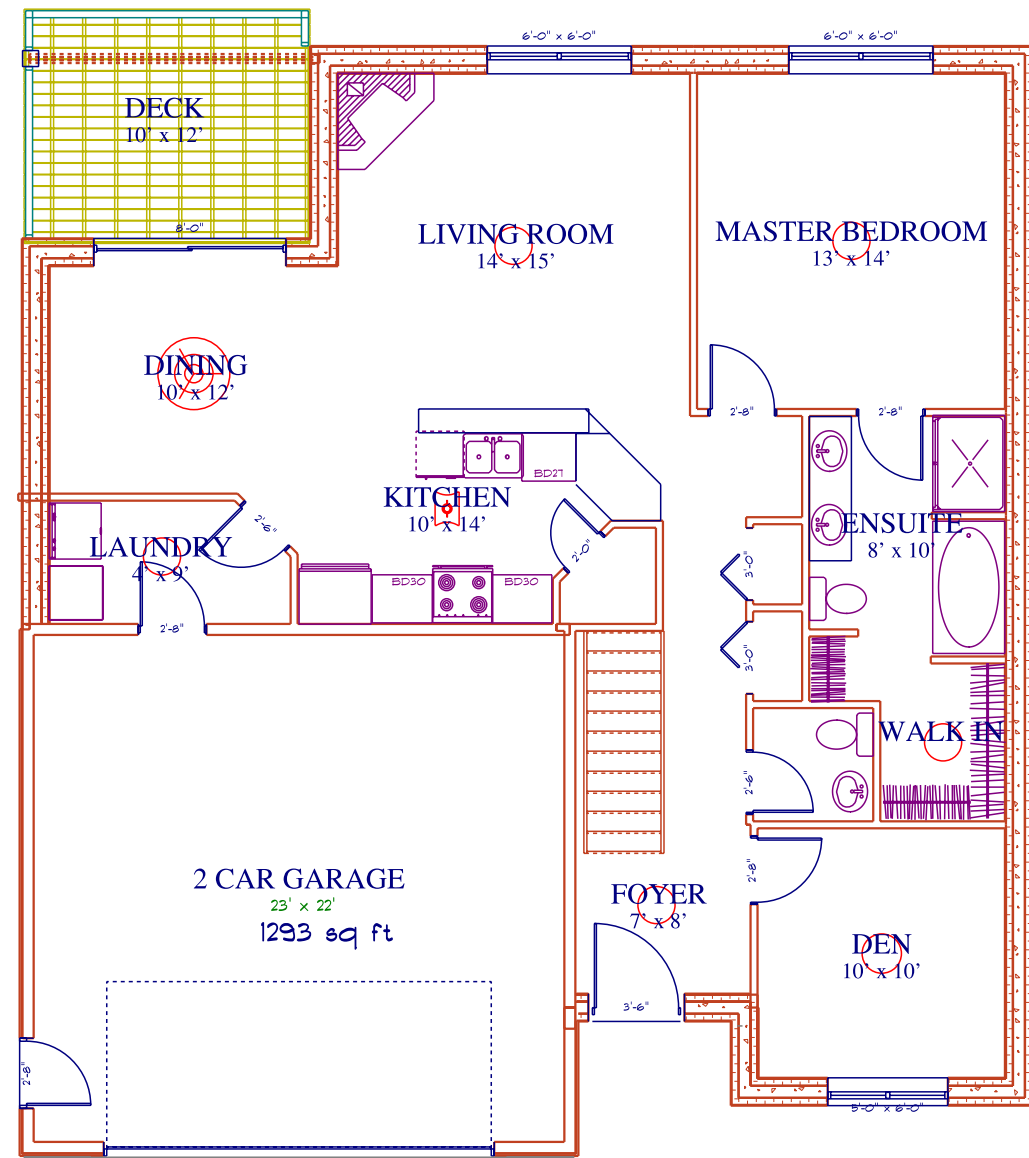

Country View Estates

Mainfloor

Basement

Mackenzy II
1293 Sq ft

959 Finish sq ft
334 UnFinished