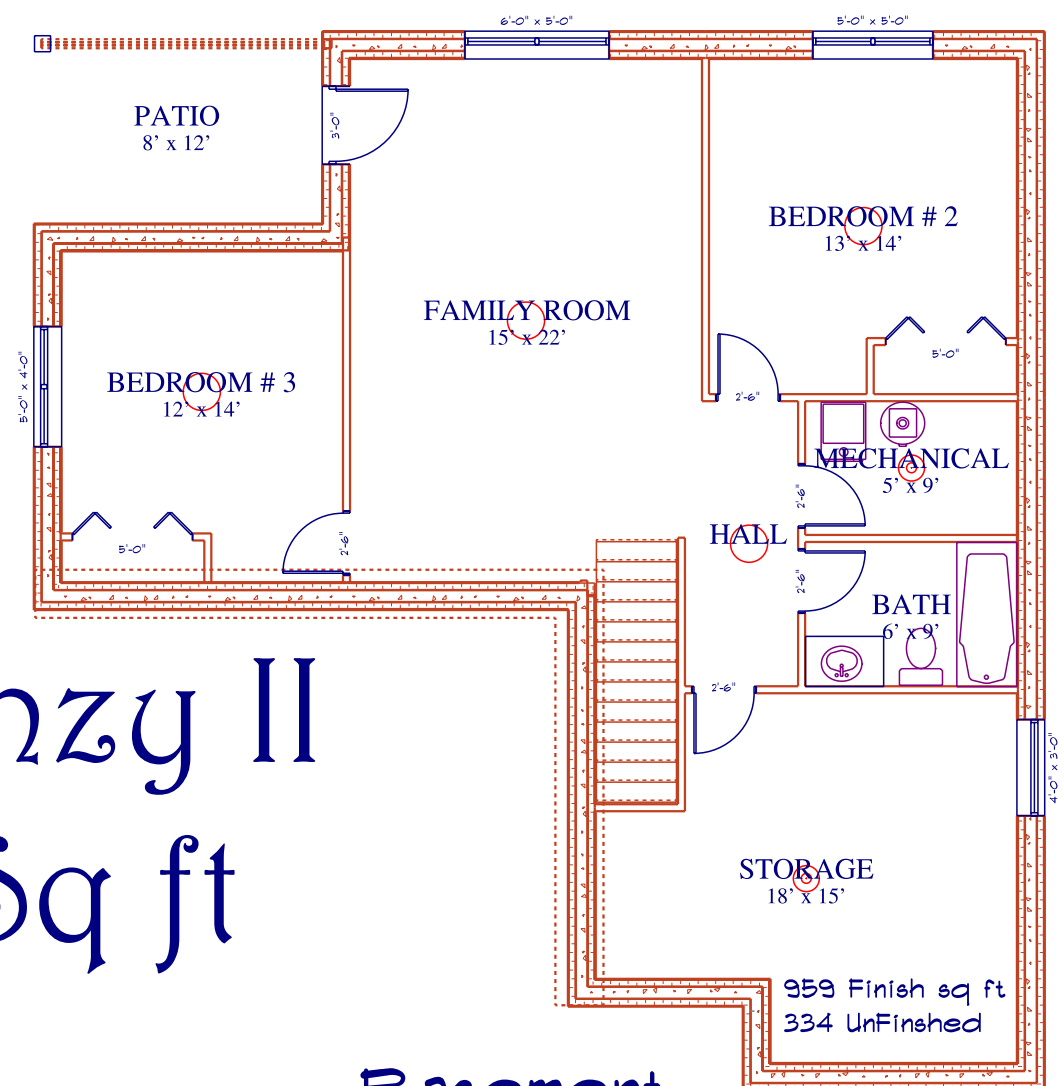

Country View Estates

Mainfloor

Basement

Mackenzy II
1293 Sq ft

959 Finish sq ft
334 UnFinished