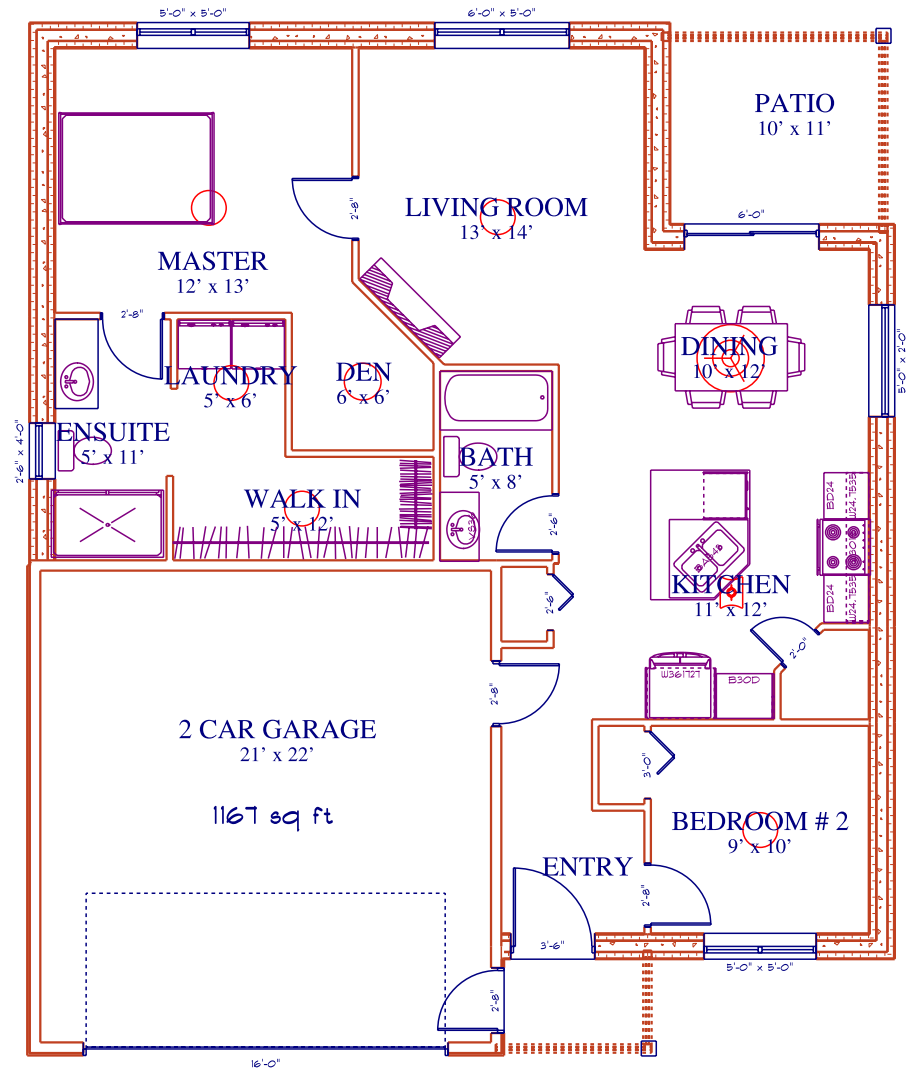

Country View Estates
Lot 45/49/51
2 Bedroom & Den
1167 sq ft

Country View Estates
Lot 45/49/51
1150 sq Ft
Bedroom & Den