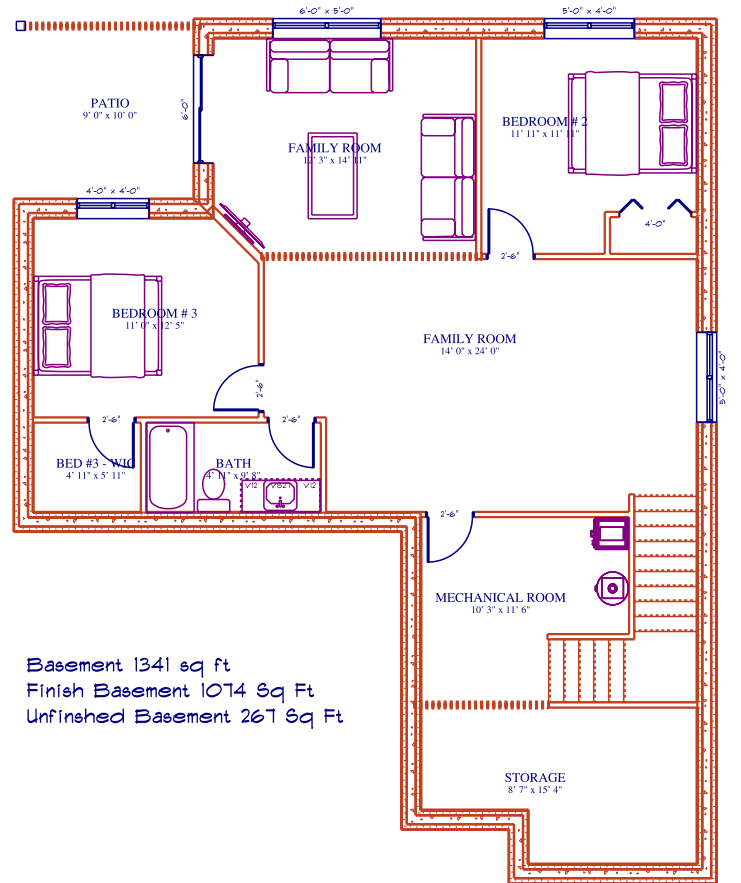

1341 sq ft

Greystone

ALL SIZES ARE APROX.

Basement 1341 sq ft
 Finish Basement 1074 Sq Ft
 Unfinished Basement 267 Sq Ft

Fieldstone
 PLACE

Basement 1341 sq ft
 Finish Basement 1074 Sq Ft
 Unfinished Basement 267 Sq Ft

1341 sq ft