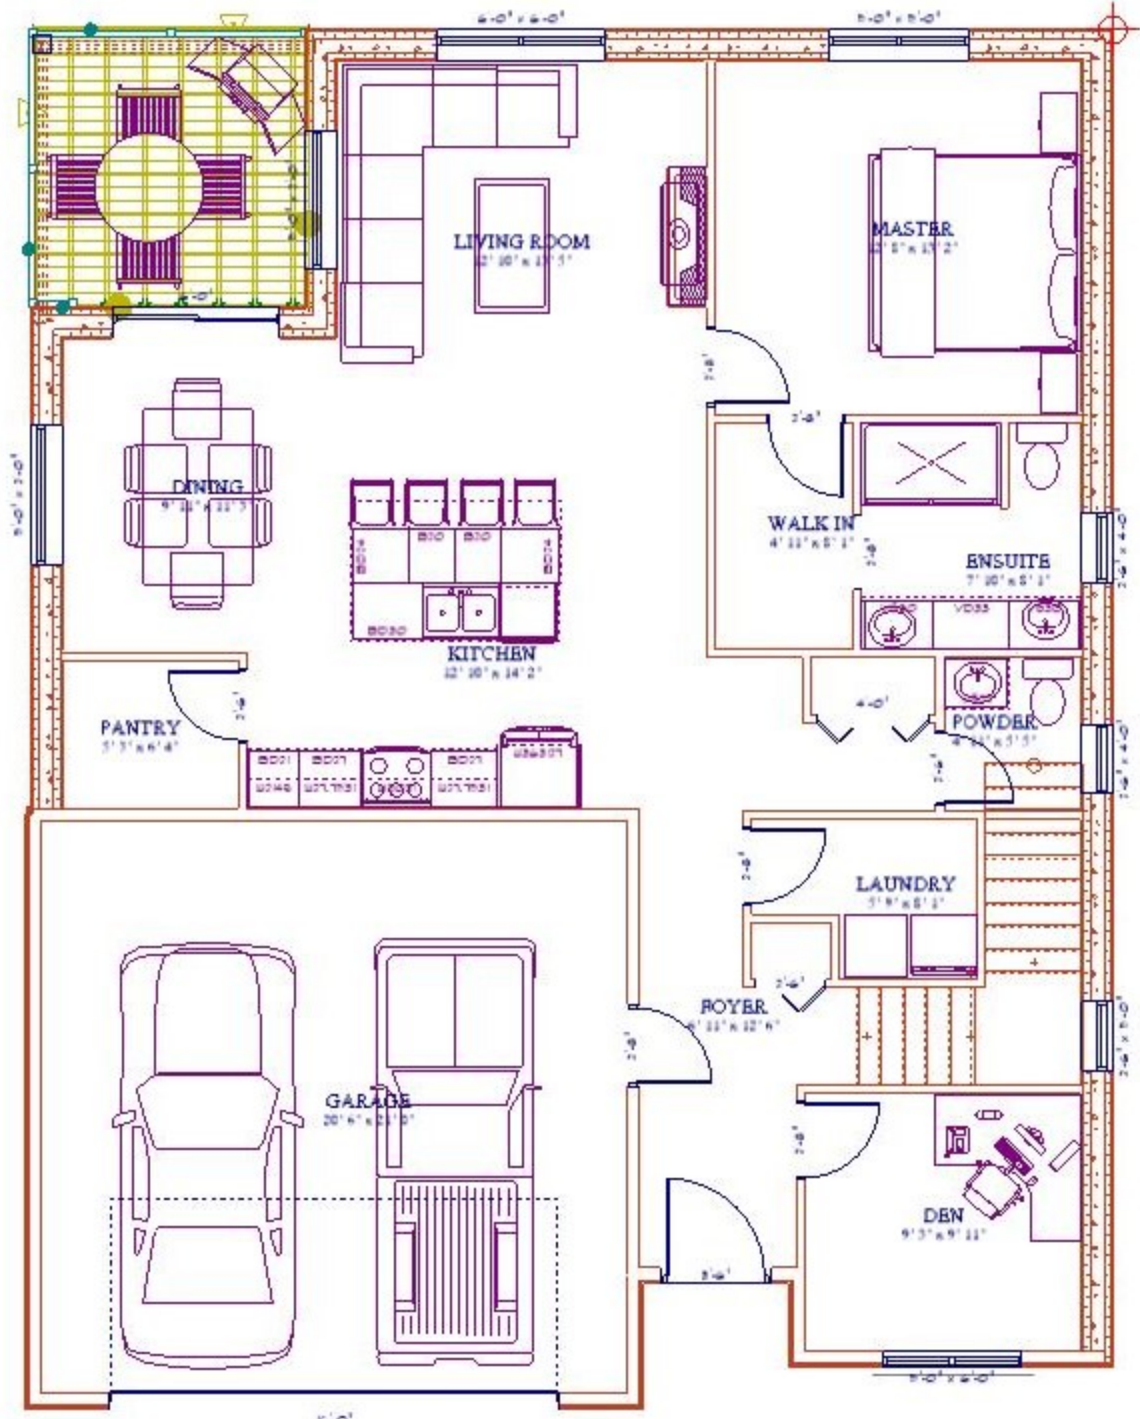

1341 sq ft

Greystone

ALL SIZES ARE APROX.

Basement 1341 sq ft
 Finish Basement 1074 Sq Ft
 Unfinished Basement 267 Sq Ft

Fieldstone
 PLACE

Basement 1341 sq ft
 Finish Basement 1074 Sq Ft
 Unfinished Basement 267 Sq Ft

1341 sq ft