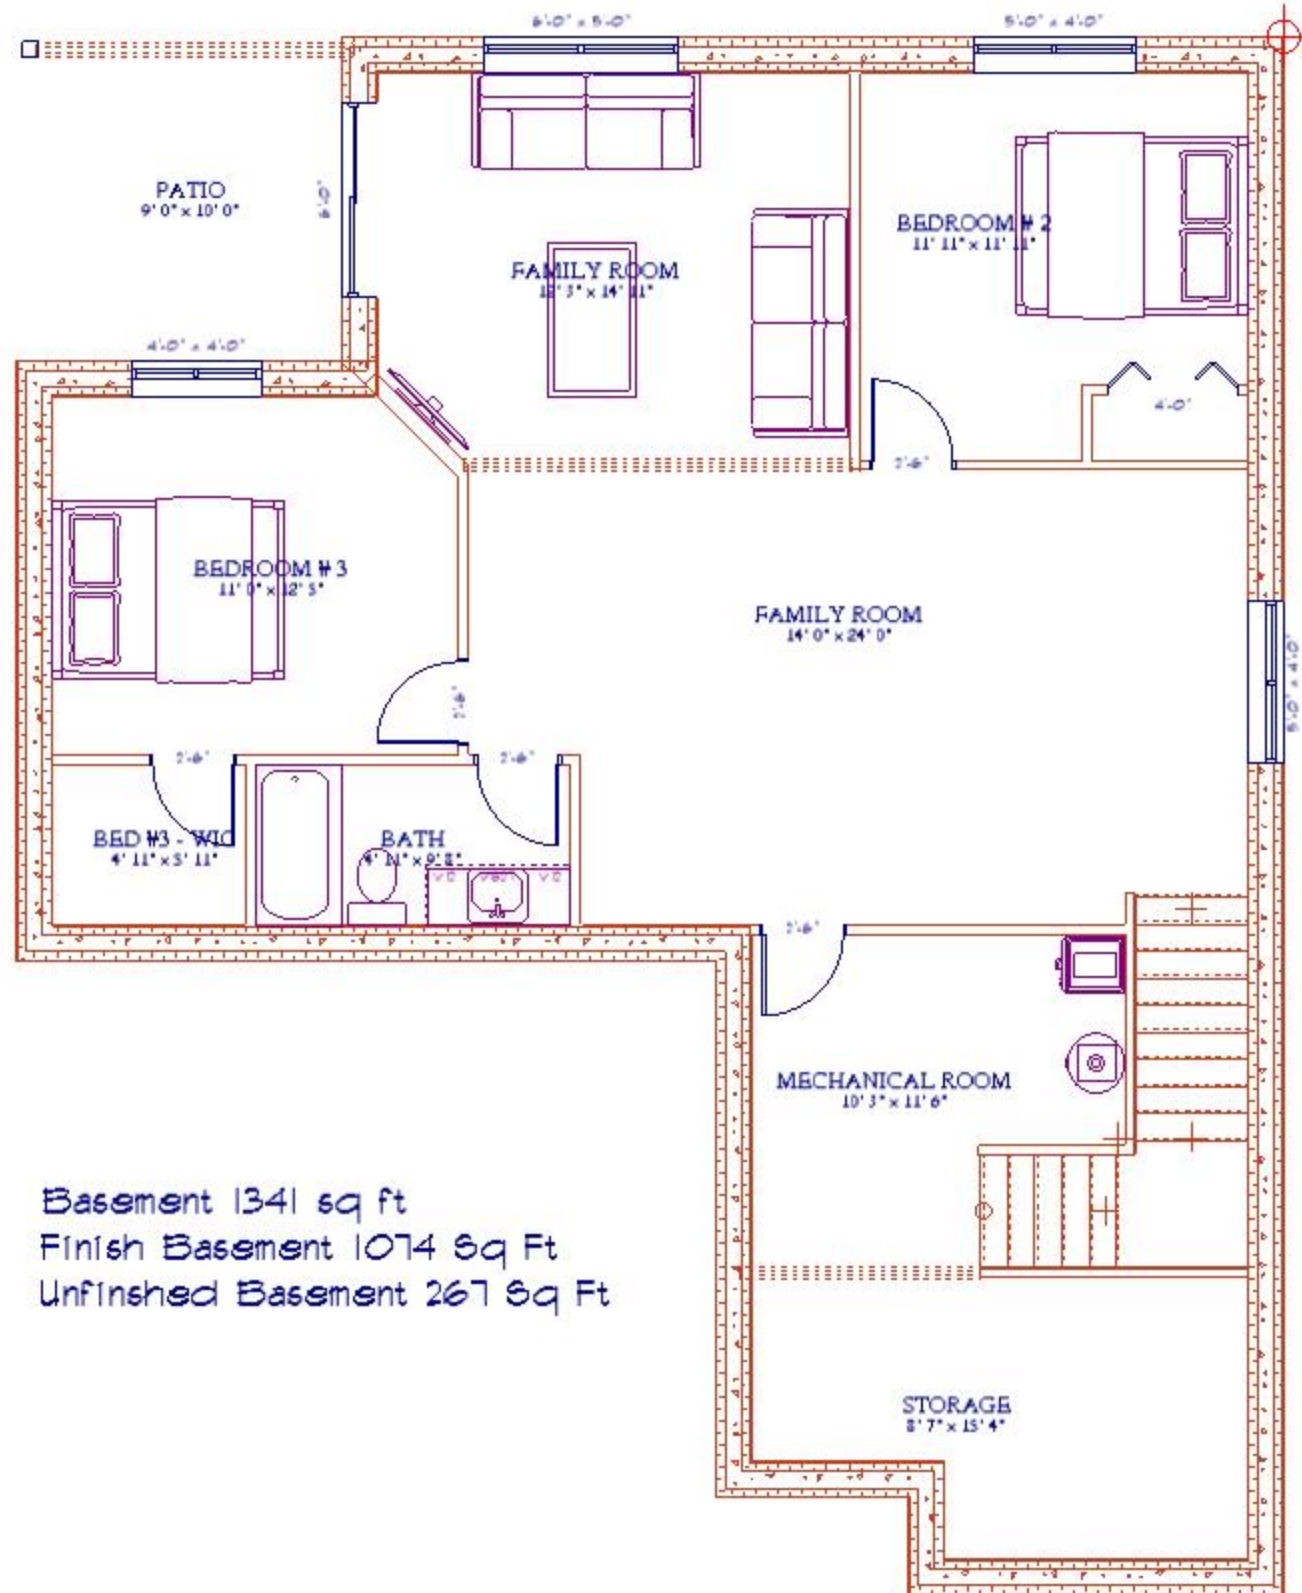

1341 sq ft

Greystone

ALL SIZES ARE APROX.

Basement 1341 sq ft
 Finish Basement 1074 Sq Ft
 Unfinished Basement 267 Sq Ft

Fieldstone
 PLACE

Basement 1341 sq ft
 Finish Basement 1074 Sq Ft
 Unfinished Basement 267 Sq Ft

1341 sq ft