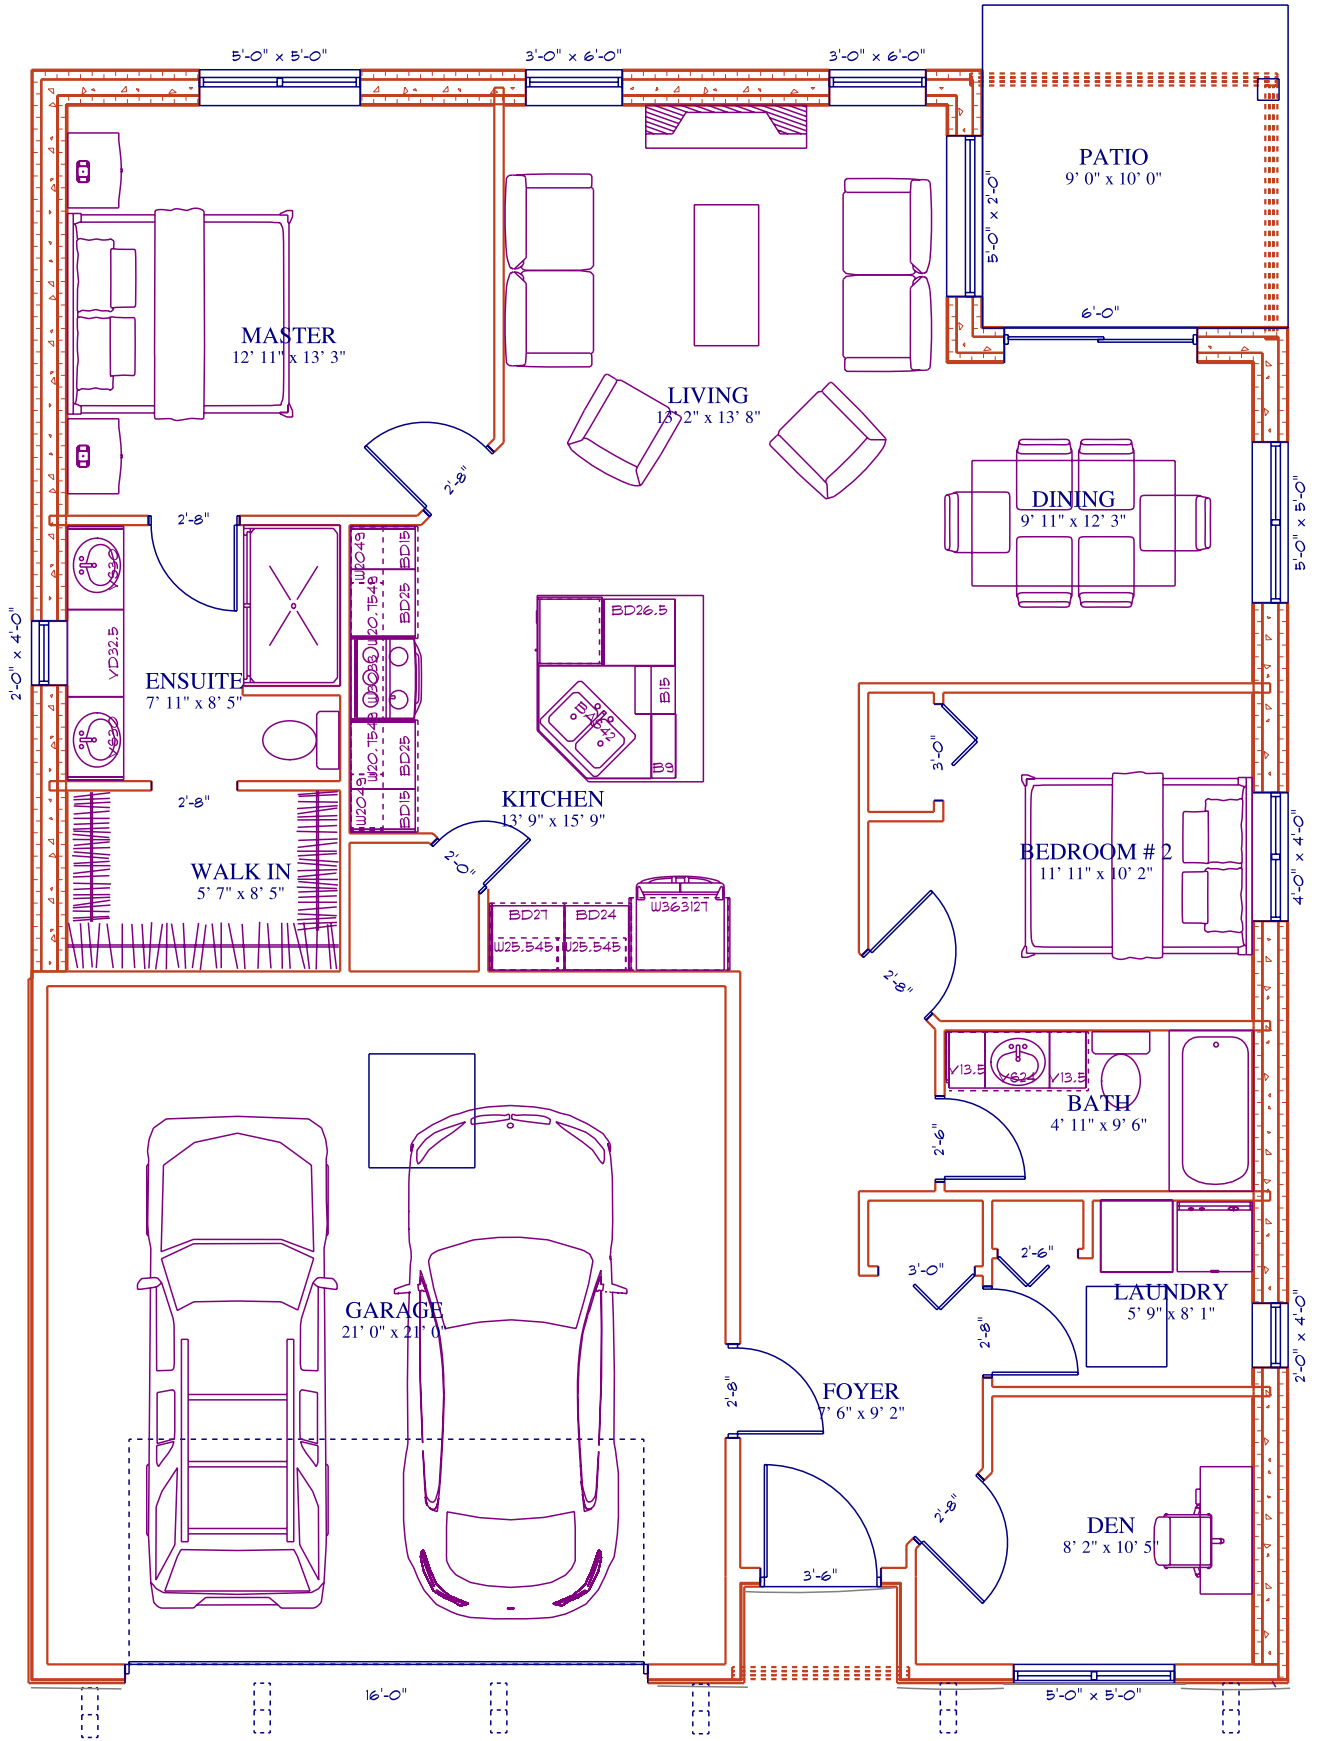

Creekstone

Fieldstone
PLACE

1402 sq ft

ALL SIZES ARE APROX.

1402 sq ft