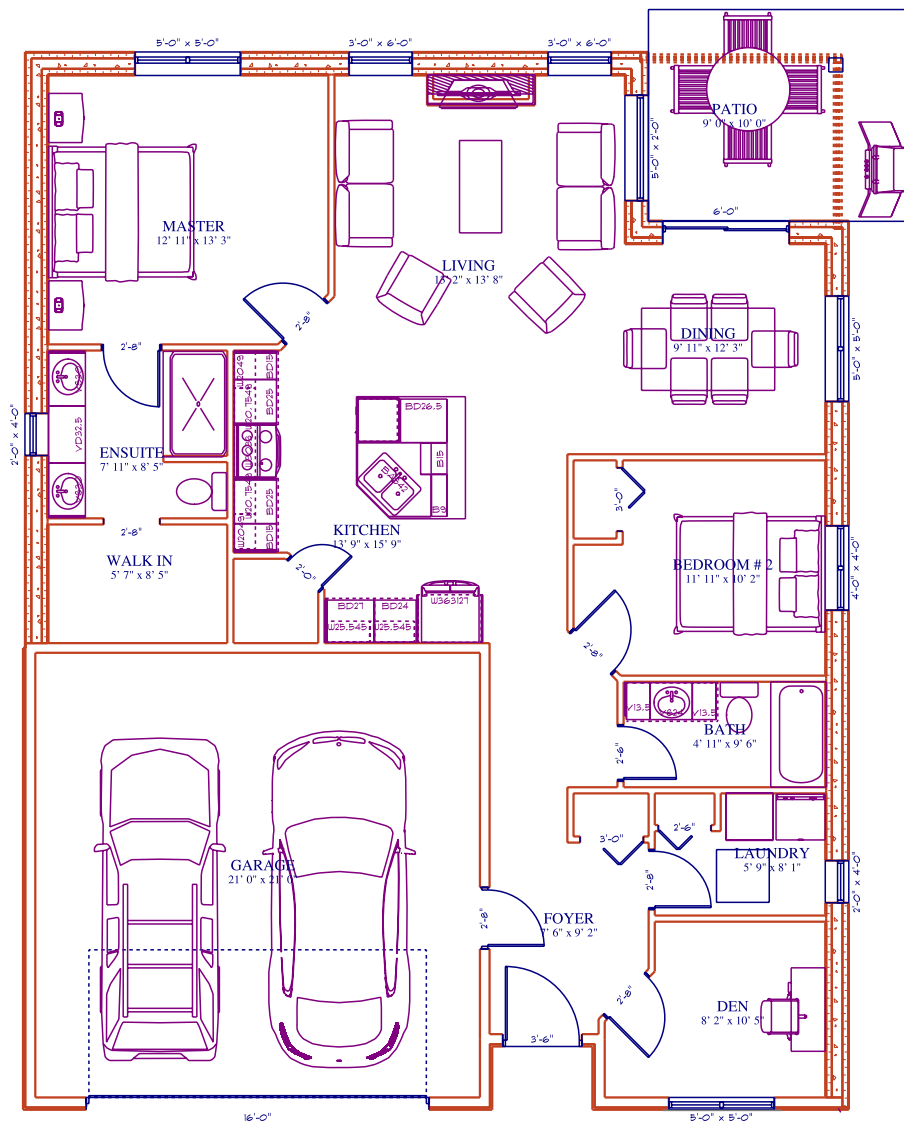

Creekstone

Fieldstone
PLACE

1402 sq ft

ALL SIZES ARE APROX.

1402 sq ft