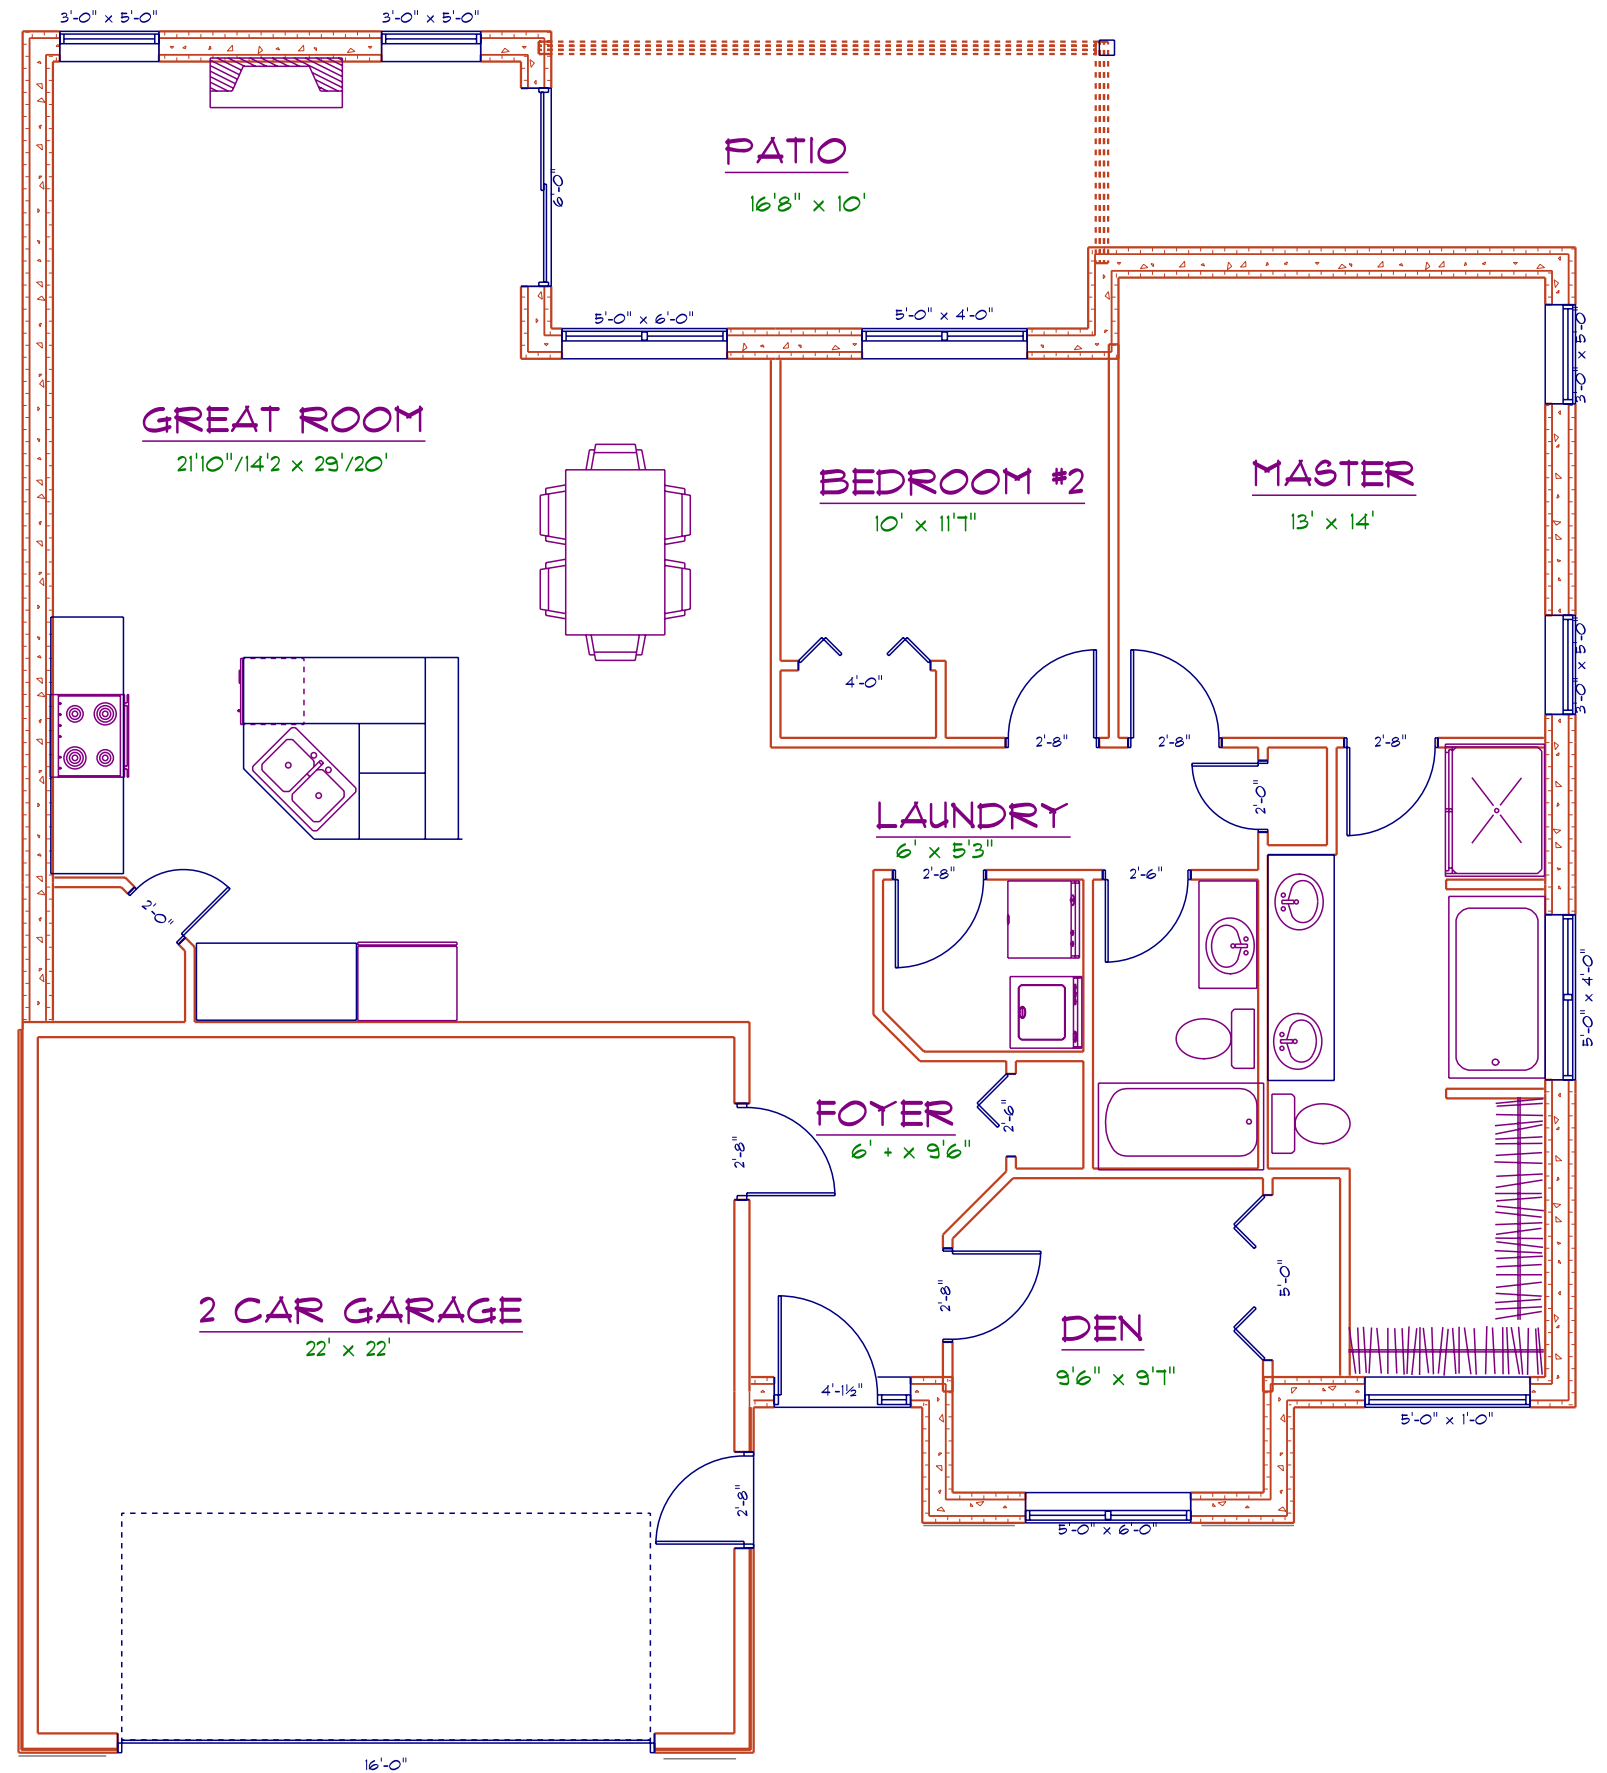

Country View Estates

The Ryder
1514 Sq. Ft.

Country View Estates

Aliyah
1526 Sq ft.