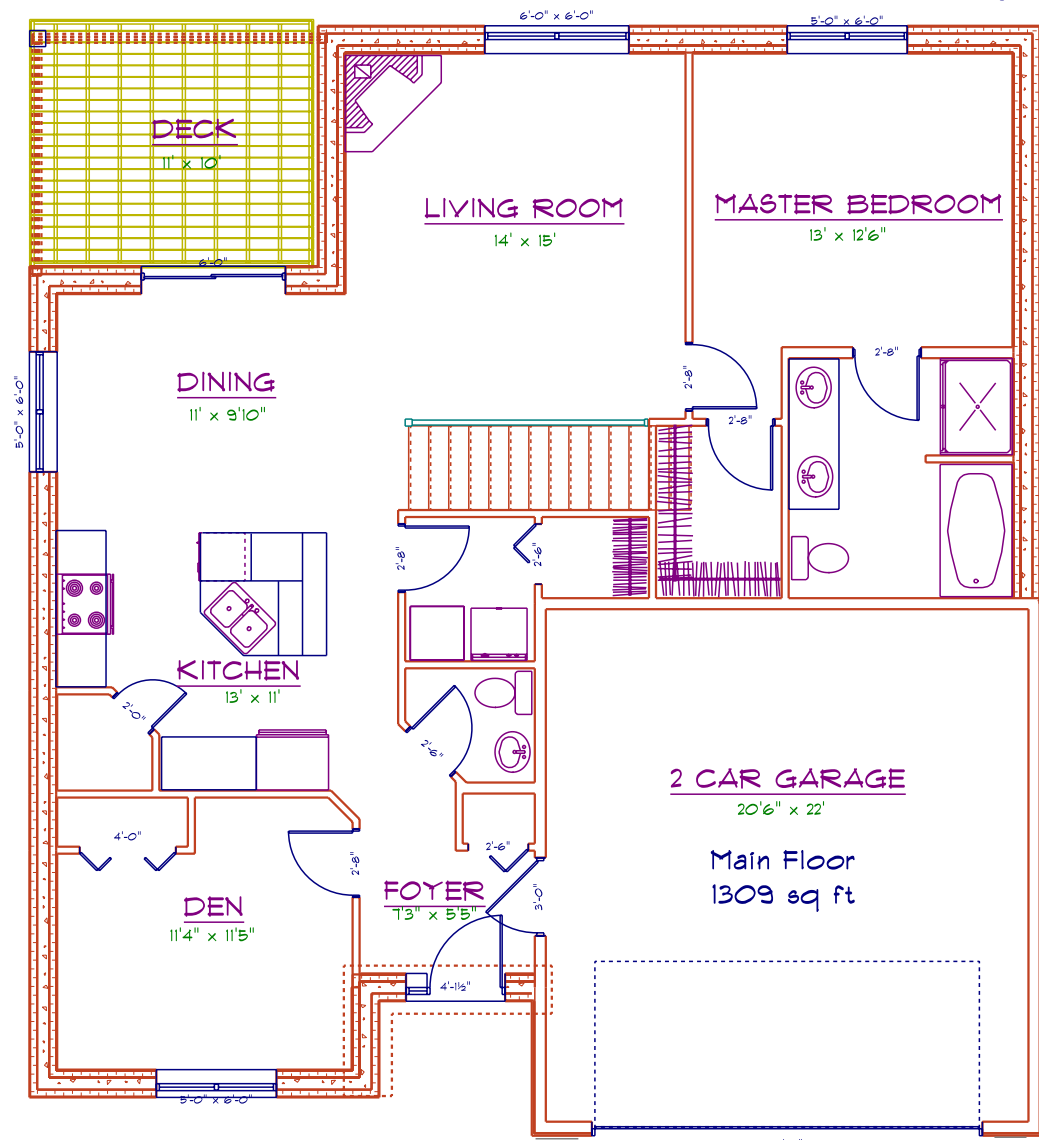

# Country View Estates

Main Floor

Morgan II  
1309 Sq Ft

Basement